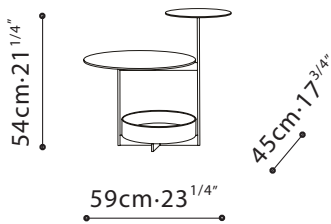

JOY SIDE TABLE /TOPMOST Tier: Constructed with Grey Oak veneer. MIDDLE Tier comes available in Carrara Marble or Imperial Green Marble. BOTTOMMOST Tier: Removable round box is finished in Grey Oak veneer. FRAME: Constructed in steel, the frame is finished in Rose Gold Titanium finish.

C06D1301

Grey Oak