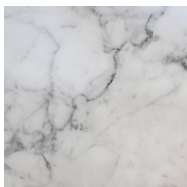

Carrara Marble