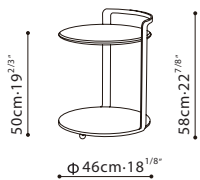

Black Walnut