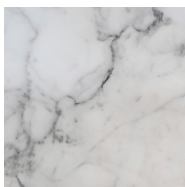

SPECS

HARMON PETITE / TOP: Table top is available in Carrara or Galaxy Grey Marble. **SHELF:** Bottom shelf for the table is constructed of Black Walnut. **FRAME:** The steel frame is finished in black metallic paint. **BASE:** Comes equipped with three castors affixed to the bottom.

C06B0505

Black Walnut

Carrara Marble

Galaxy Grey Marble