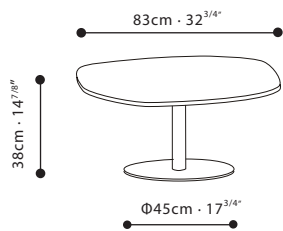

C0600037

Carrera Marble