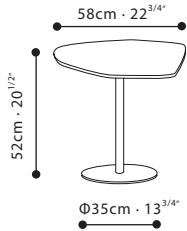

HANNA / TOP: Available in Carrara Marble or Mystic Brown Marble. Top Shape may vary from one table to the other. BASE: If top is selected in Carrara Marble, the frame will be finished in white powder coat. If top is selected with Mystic Brown Marble, the frame will be finished in matted black.

C0600036

C0600037

*Natural marble pattern may vary.