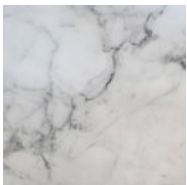

HANNA / TOP: Available in Carrara Marble or Mystic Brown Marble. Top Shape may vary from one table to the other. BASE: If top is selected in Carrara Marble, the frame will be finished in white powder coat. If top is selected with Mystic Brown Marble, the frame will be finished in matted black.

C0600036

C0600037

Carrera Marble

Mystic Brown
Marble

*Natural marble pattern may vary.