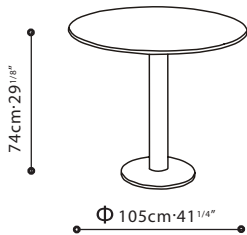

HANNA / TOP: Available in Carrara Marble or Mystique Brown Marble. BASE: If top is selected in Carrara Marble, the steel frame will be finished in white powder coat. If top is selected in Mystique Brown Marble, steel frame will be finished in matt black.

C0500035

Carrera Marble