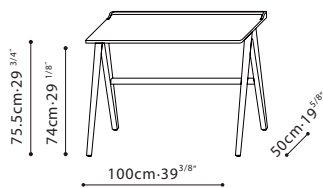

FORMA DESK / Top in Oak Veneer, Base in solid Ash wood. Top available in Grey oak. Drawer available in Pine Green Lacquer or Grey Oak. C05L0101 Desk does not come with a drawer. C05L0102 Desk must include drawer B52L0102. Drawer can be install on either left or right side.

C05L0101