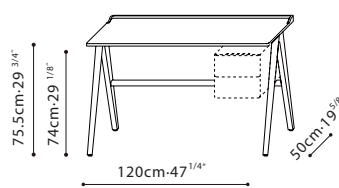

C05L0102+ B52L0102