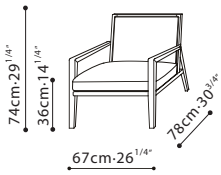

FLORA / FRAME: Solid Ash. Teflon glides for feet. BACK: Polyurethane foam covered in fabric or leather (non-removable). SEAT: High-resilient polyurethane foam core wrapped in compartmented feather down & polyester fiber w/removable fabric or leather cover. Seat cushion attached to frame w/Velcro. PILLOW: Feather down filled w/removable fabric or leather cover. FINISH OPTIONS: Grey Oak or Natural Oak.

C0220011