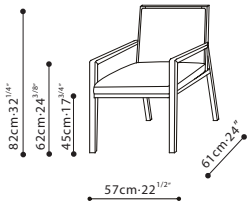

## SPECS

**FLORA** / FRAME: Solid Ash. Teflon glides for feet. SEAT/BACK: Polyurethane foam covered in fabric or leather (non-removable) FINISH OPTIONS: Grey Oak or Natural Oak.

C0220012

C0220013

\*Items mark in red are being phased out, check for availability before ordering.