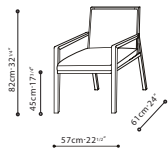

**FLORA** / FRAME: Solid Ash. Teflon glides for feet. SEAT/BACK: Polyurethane foam covered in fabric or leather (non-removable) FINISH OPTIONS: Grey Oak, Natural Oak or Brown Walnut.

C0220012

C0220013