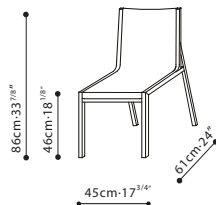

## SPECS

**FLORA** / FRAME: Solid Ash. Teflon glides for feet. SEAT/BACK: Polyurethane foam covered in fabric or leather (non-removable) FINISH OPTIONS: Grey Oak or Natural Oak.

C0220012

C0220013

\*Items mark in red are being phased out, check for availability before ordering.