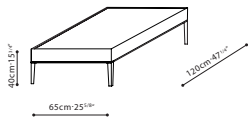

FLAMINGO / TOP: Top and drawer front comes in Oak or Walnut veneered finish. DRAWERS: Built-in drawer structure comes in Grey Oak or Brown Walnut Melamine. Drawers come with full extension invisible drawer runners with dampers. FINISH: Available in Grey Oak or Brown Walnut finish. LEGS: Base is constructed on a steel frame and finished in black metallic paint.

C06C0901