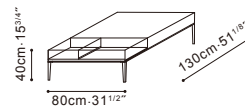

FLAMINGO

C06C0901 Coffee Table

C06C0902 Coffee Table

C06C0903 Coffee Table

Darkened Steel Frame, Top Available in:

Grey Oak

Brown Walnut

Grey Oak + Glass
(For C06C0903 only)