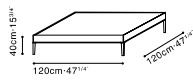

FLAMINGO

C06C0901 Coffee Table

C06C0902 Coffee Table

C06C0903 Coffee Table

Darkened Steel Frame, Top Available in:

Grey Oak
(For C06C0901
and C06C0902 only)

Natural Oak
(For C06C0901
and C06C0902 only)

Grey Oak + Glass
(For C06C0903 only)