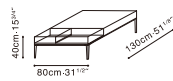

FLAMINGO

C06C0901 Coffee Table

C06C0902 Coffee Table

C06C0903 Coffee Table

Darkened Steel Frame, Top Available in:

Grey Oak
(For C06C0901
and C06C0902 only)

Natural Oak
(For C06C0901
and C06C0902 only)

Grey Oak + Glass
(For C06C0903 only)