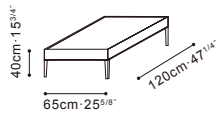

FLAMINGO

C06C0901 Coffee Table

C06C0902 Coffee Table

C06C0903 Coffee Table

Darkened Steel Frame, Top Available in:

Grey Oak

Brown Walnut

Grey Oak + Glass
(For C06C0903 only)