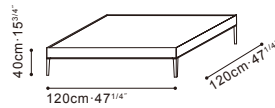

FLAMINGO

C06C0901 Coffee Table

C06C0902 Coffee Table

C06C0903 Coffee Table

Darkened Steel Frame, Top Available in:

Grey Oak

Brown Walnut

Grey Oak + Glass
(For C06C0903 only)