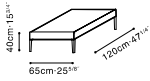

FLAMINGO

C06C0901 Coffee Table

C06C0902 Coffee Table

C06C0903 Coffee Table

Darkened Steel Frame, Top Available in:

Grey Oak
(For C06C0901
and C06C0902 only)

Natural Oak
(For C06C0901
and C06C0902 only)

Grey Oak + Glass
(For C06C0903 only)