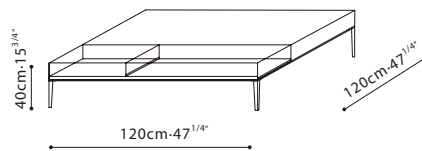

*One built-in drawer