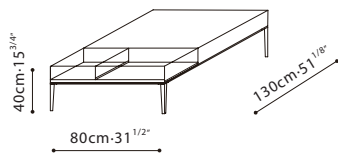

FLAMINGO GLASS / TOP: Top and drawer front comes in Grey Oak veneer. **DRAWERS:** Built-in drawer structure comes in Grey Oak melamine. Drawers come with full extension invisible drawer runners with dampers. **STORAGE BOX:** storage box is constructed of tinted tempered glass. **LEGS:** Base is constructed on a steel frame and finished in black metallic paint.

C06C0903

*One built-in drawer

C06C0904