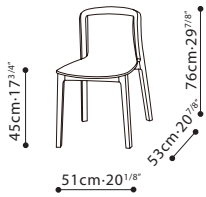

**ESSENCE / FRAME:** Solid Ash wood in Grey Oak finish, with Teflon glides on the bottom. **SEAT:** Leather upholstery only, covered over polyurethane foam. Covers not removable.

C02H0301

C02H0302