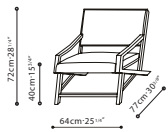

SPECS

ERIC / FRAME: Solid Ash. Teflon glides for feet. SEAT/BACK: Polyurethane foam covered in fabric or leather (non-removable). PILLOW: Feather FINISH OPTIONS: Grey Oak.

C0210002

C8210000