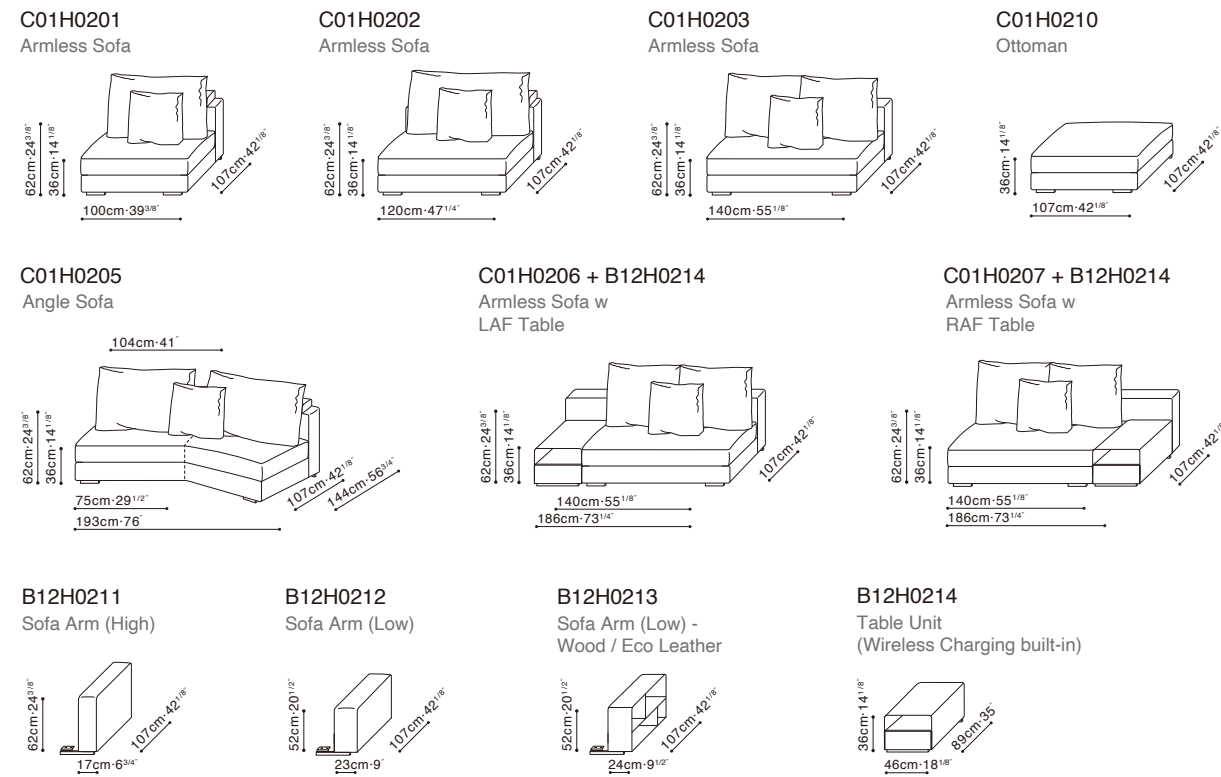

# EPIC

EPIC

Interchangeable sofa arm B12H0213

Table Unit B12H0214 With Wireless Charger for Smart Phone

### EPIC STOCK COMPONENTS

\*B12H0211 / B12H0212 / B12H0213 / B12H0214 : Component can be used on Left or Right side.

### SAMPLE CONFIGURATIONS

Available in :

Nemo Mineral Grey (D)  
NEMO-02

Texture Vanilla (E)  
ICE CREAM-01

B12H0213 / B12H0214 Table Component

Eco Leather Black (P) FU-02  
Grey Oak

B12H0213 / B12H0214 Table Component

Eco Leather Hazelwood (P) FU-05  
Grey Oak

	(D) NEMO-02	(E) ICE CREAM-01	(P) FU-02 / Grey Oak	(P) FU-05 / Grey Oak
C01H0201 Armless Sofa	•	•		
C01H0202 Armless Sofa	•	•		
C01H0203 Armless Sofa	•	•		
C01H0210 Ottoman	•	•		
C01H0205 Angle Sofa	•	•		
C01H0206 Armless Sofa	•	•		
C01H0207 Armless Sofa	•	•		
B12H0211 Sofa Arm (High)	•	•		
B12H0212 Sofa Arm (Low)	•	•		
B12H0213 Sofa Arm (Low)			•	•
B12H0214 Table Unit			•	•