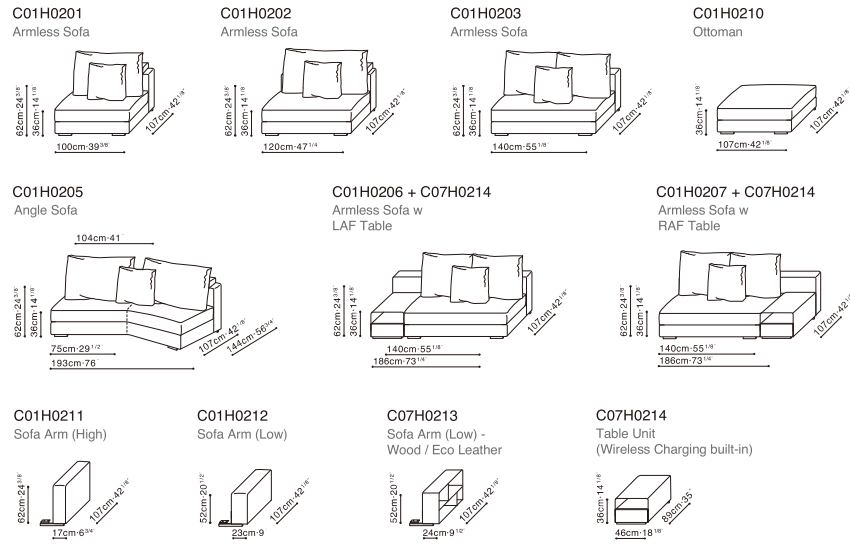

EPIC

EPIC

Interchangeable sofa arm C07H0213

Table Unit C07H0214 With Wireless Charger for Smart Phone

EPIC STOCK COMPONENTS

*C01H0211 / C01H0212 / C07H0213 / C07H0214 : Component can be used on Left or Right side.

SAMPLE CONFIGURATIONS

Available in :

Nemo Mineral Grey (D)
NEMO-02

C07H0213 / C07H0214 Table Component

Eco Leather Black (P) FU-02
Grey Oak

C07H0213 / C07H0214 Table Component

Eco Leather Hazelwood (P) FU-05
Grey Oak

	(D) NEMO-02	(P) FU-02 / Grey Oak	(P) FU-05 / Grey Oak
C01H0201 Armless Sofa	•		
C01H0202 Armless Sofa	•		
C01H0203 Armless Sofa	•		
C01H0210 Ottoman	•		
C01H0205 Angle Sofa	•		
C01H0206 + C07H0214 Armless Sofa	•		
C01H0207 + C07H0214 Armless Sofa	•		
C01H0211 Sofa Arm (High)	•		
C01H0212 Sofa Arm (Low)	•		
C07H0213 Sofa Arm (Low)		•	•
C07H0214 Table Unit		•	•