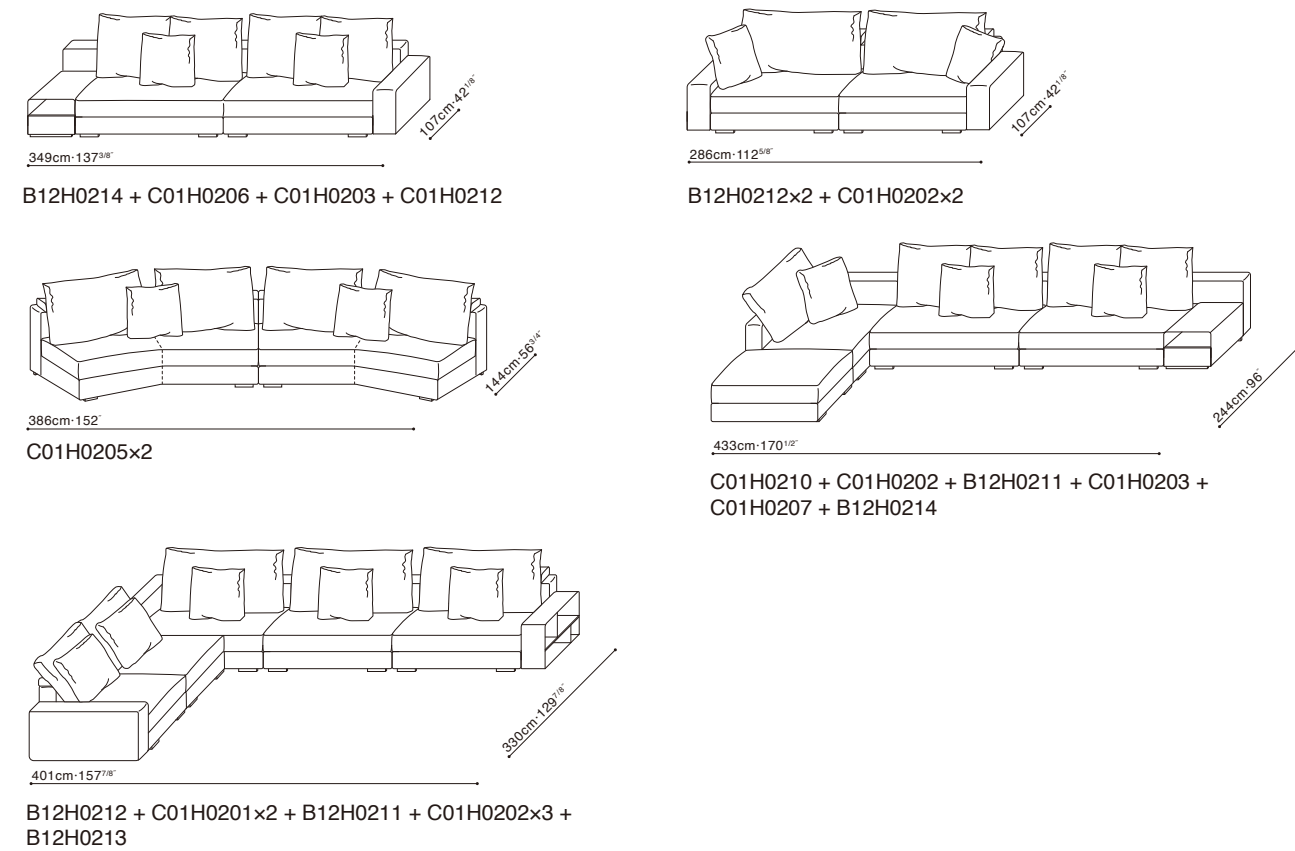

# EPIC

EPIC

Interchangeable sofa arm B12H0213

Table Unit B12H0214 With Wireless Charger for Smart Phone

### EPIC STOCK COMPONENTS

\*B12H0211 / B12H0212 / B12H0213 / B12H0214 : Component can be used on Left or Right side.

### SAMPLE CONFIGURATIONS

Available in :

Nemo Mineral Grey (D)  
NEMO-02

Texture Vanilla (E)  
ICE CREAM-01

B12H0213 / B12H0214 Table Component

Eco Leather Black (P) FU-02  
Grey Oak

B12H0213 / B12H0214 Table Component

Eco Leather Hazelwood (P) FU-05  
Grey Oak

	(D) NEMO-02	(E) ICE CREAM-01	(P) FU-02 / Grey Oak	(P) FU-05 / Grey Oak
C01H0201 Armless Sofa	•	•		
C01H0202 Armless Sofa	•	•		
C01H0203 Armless Sofa	•	•		
C01H0210 Ottoman	•	•		
C01H0205 Angle Sofa	•	•		
C01H0206 Armless Sofa	•	•		
C01H0207 Armless Sofa	•	•		
B12H0211 Sofa Arm (High)	•	•		
B12H0212 Sofa Arm (Low)	•	•		
B12H0213 Sofa Arm (Low)			•	•
B12H0214 Table Unit			•	•