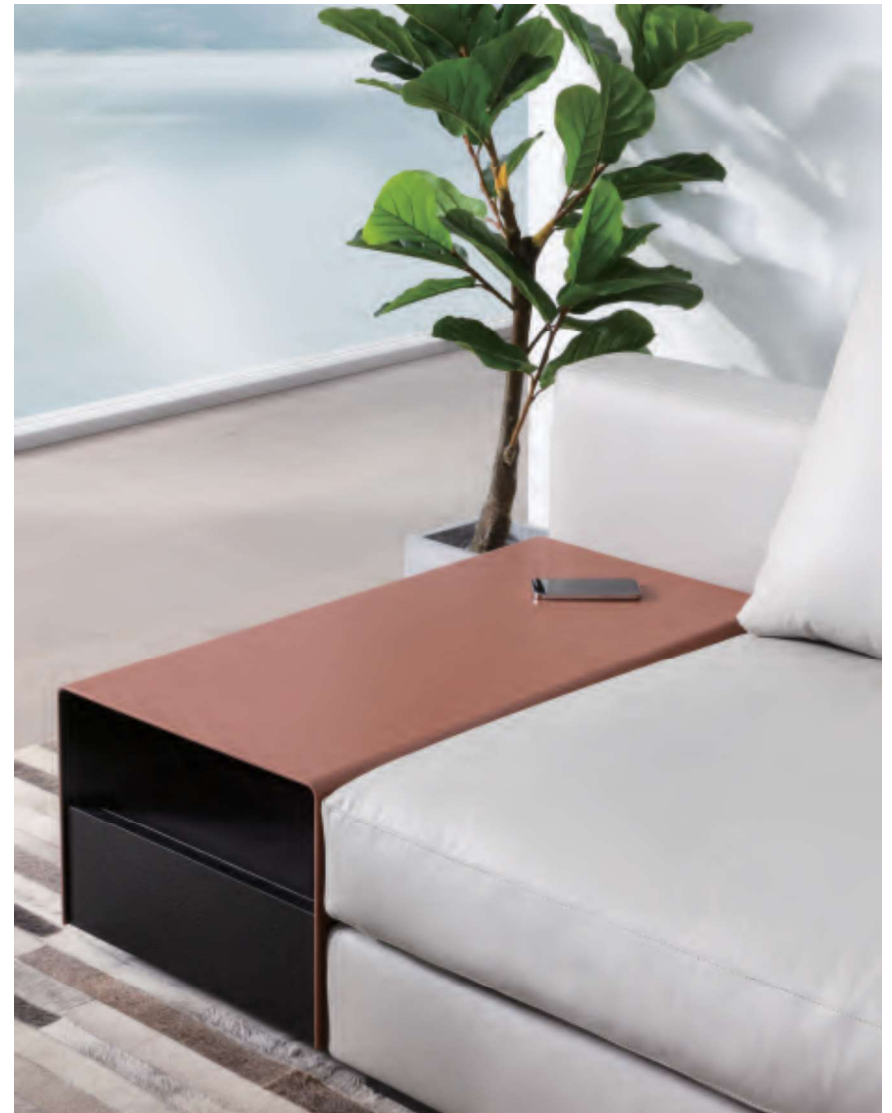

EPIC

EPIC

Interchangeable sofa arm C07H0213

Table Unit C07H0214 With Wireless Charger for Smart Phone

EPIC STOCK COMPONENTS

*C01H0211 / C01H0212 / C07H0213 / C07H0214 : Component can be used on Left or Right side.

SAMPLE CONFIGURATIONS

Available in :

Nemo Mineral Grey (D)
NEMO-02

C07H0213 / C07H0214 Table Component

Eco Leather Black (P) FU-02
Grey Oak

C07H0213 / C07H0214 Table Component

Eco Leather Hazelwood (P) FU-05
Grey Oak