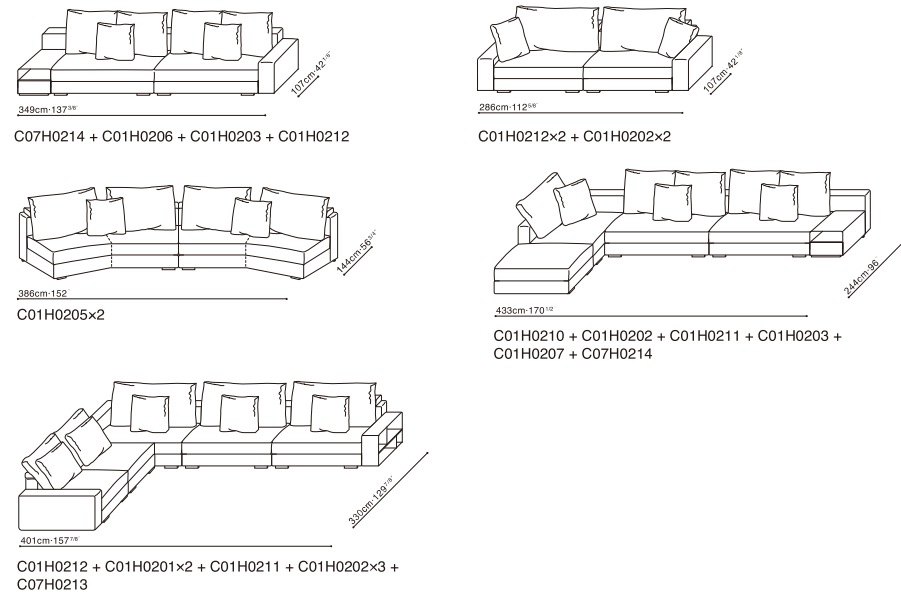

EPIC

EPIC

Interchangeable sofa arm C07H0213

Table Unit C07H0214 With Wireless Charger for Smart Phone

EPIC STOCK COMPONENTS

*C01H0211 / C01H0212 / C07H0213 / C07H0214 : Component can be used on Left or Right side.

SAMPLE CONFIGURATIONS

Available in :

Nemo Mineral Grey (D)
NEMO-02

C07H0213 / C07H0214 Table Component

Eco Leather Black (P) FU-02
Grey Oak

C07H0213 / C07H0214 Table Component

Eco Leather Hazelwood (P) FU-05
Grey Oak

	(D) NEMO-02	(P) FU-02 / Grey Oak	(P) FU-05 / Grey Oak
C01H0201 Armless Sofa	•		
C01H0202 Armless Sofa	•		
C01H0203 Armless Sofa	•		
C01H0210 Ottoman	•		
C01H0205 Angle Sofa	•		
C01H0206 + C07H0214 Armless Sofa	•		
C01H0207 + C07H0214 Armless Sofa	•		
C01H0211 Sofa Arm (High)	•		
C01H0212 Sofa Arm (Low)	•		
C07H0213 Sofa Arm (Low)		•	•
C07H0214 Table Unit		•	•