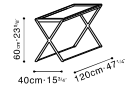

# ENZO

C06A1201 Side Table

C06A1202 Side Table W/ Drawer

C06A1203 Coffee Table

C06A1204 Console Table

Darkened Steel Frame, Top Available in:

Black Walnut

Brown Walnut