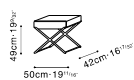

# ENZO

C06A1201 Side Table

C06A1202 Side Table W/ Drawer

C06A1203 Coffee Table

C06A1204 Console Table

Darkened Steel Frame, Top Available in:

Black Walnut

Brown Walnut