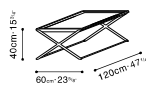

# ENZO

C06A1201 Side Table

C06A1202 Side Table W/ Drawer

C06A1203 Coffee Table

C06A1204 Console Table

Darkened Steel Frame, Top Available in:

Black Walnut

Brown Walnut