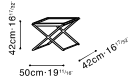

# ENZO

C06A1201 Side Table

C06A1202 Side Table W/ Drawer

C06A1203 Coffee Table

C06A1204 Console Table

Darkened Steel Frame, Top Available in:

Black Walnut

Brown Walnut