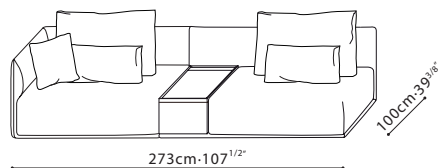

C01B0203+C01B0208+C06B0316+C81B0204x2+C81B0205