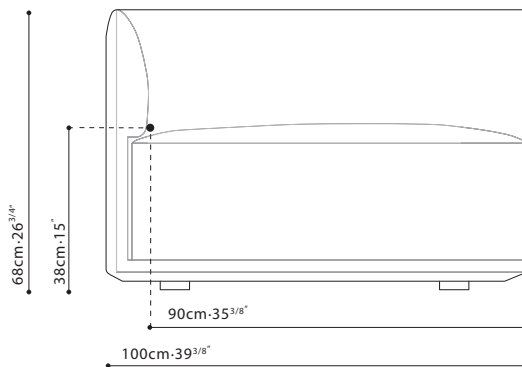

ELAN-40 / FRAME: Bent exterior steel frame covered w/fabric lined polyurethane foam. SEAT: Solid Birch paired w/cross-woven elastic webbing topped w/high-resilient polyurethane foam topped w/feather down. CUSHIONS: Back cushions filled w/channeled feather down w/high-resilient polyurethane foam core. C81B0204 filled w/feather down & polyester fiber. C81B0205 filled w/feather down. FEET: inset black ABS plastic feet. TABLE: Free-floating Walnut veneered side table. UPHOLSTERY OPTIONS: Fabric (removable), Leather (non-removable) or fabric/leather combo.

1. **C06B0316 FEATURES:**
2. Single drawer with interior tray
   - Cable management channel at back
   - Available in Brown Walnut