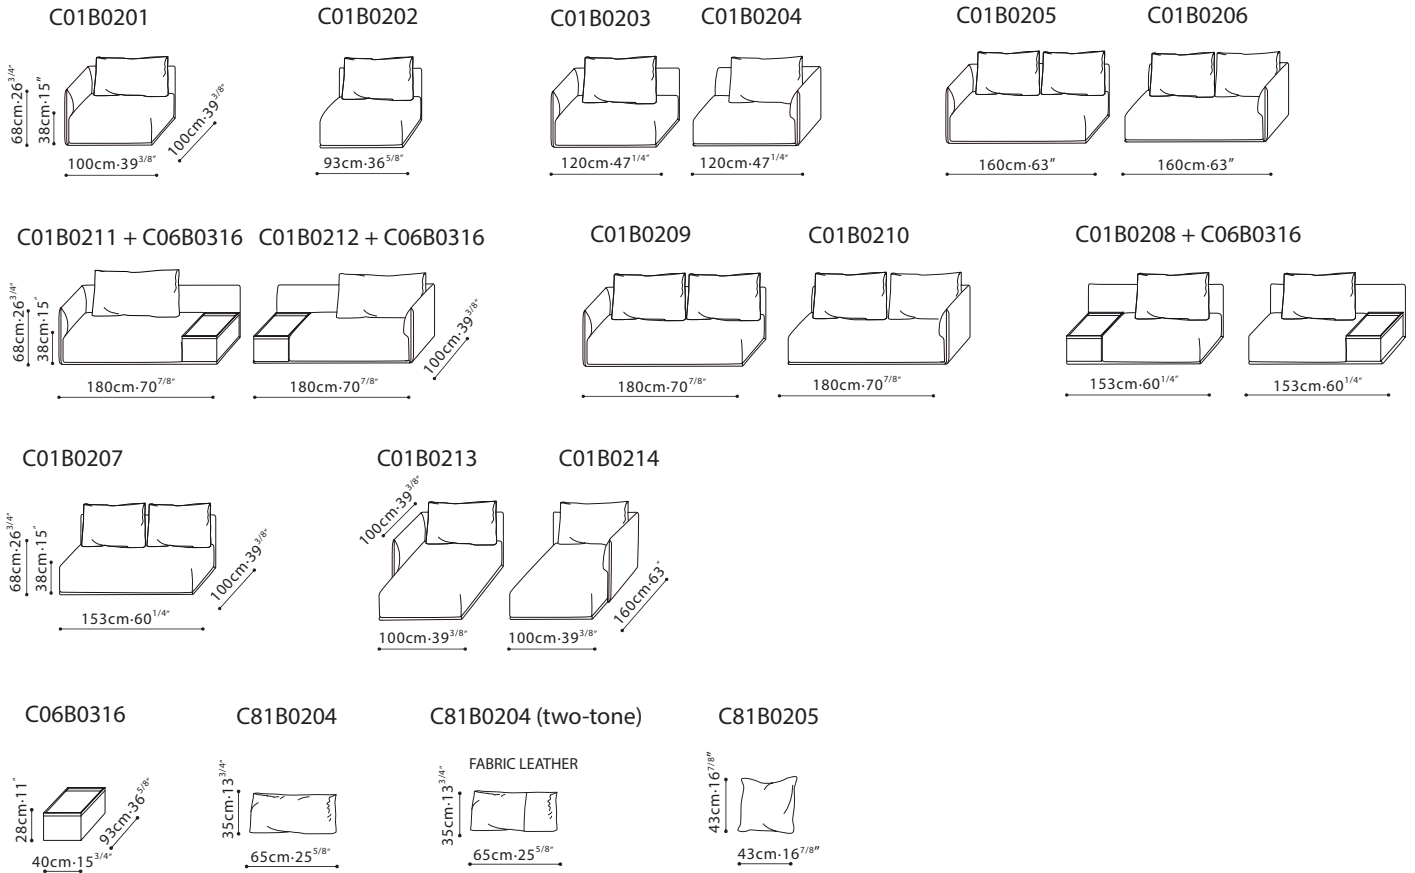

ELAN-40 / FRAME: Bent exterior steel frame covered w/fabric lined polyurethane foam. SEAT: Solid Birch paired w/cross-woven elastic webbing topped w/high-resilient polyurethane foam topped w/feather down. CUSHIONS: Back cushions filled w/channeled feather down w/high-resilient polyurethane foam core. C81B0204 filled w/feather down & polyester fiber. C81B0205 filled w/feather down. FEET: inset black ABS plastic feet. TABLE: Free-floating Walnut veneered side table. UPHOLSTERY OPTIONS: Fabric (removable), Leather (non-removable) or fabric/leather combo.

- C06B0316 FEATURES:**
- Single drawer with interior tray
 - Cable management channel at back
 - Available in Brown Walnut

FABRIC VERSION

LEATHER VERSION

(dotted lines illustrate positioning of stitched seams on leather versions of this sofa)

RECOMMENDED CUSHIONS

| Item Code | |
|-------------|----------------------------|
| C01B0201 | C81B0204*1, and C81B0205*1 |
| C01B0202 | C81B0204*1 |
| C01B0203/04 | C81B0204*1, and C81B0205*1 |
| C01B0205/06 | C81B0204*2, and C81B0205*1 |
| C01B0207 | C81B0204*2 |
| C01B0208 | C81B0204*1 |
| C01B0209/10 | C81B0204*2, and C81B0205*1 |
| C01B0211/12 | C81B0204*1, and C81B0205*1 |
| C01B0213/14 | C81B0204*1, and C81B0205*1 |