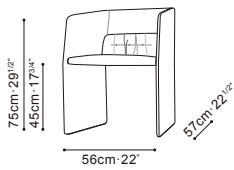

ECHO

C02D0901 Chair

Available in:

Linear Manchester Sand (D)
Linear-01

Leather Ivory Lace (R)
RS-28