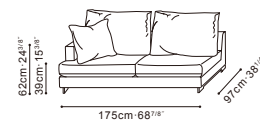

# EASYTIME

EASYTIME STOCK COMPONENTS

C01F0901  
Chair

C01F0903  
Sofa

C01F0905 / C01F0906  
LAF Sofa / RAF Sofa

C01F0907 / C01F0908  
LAF Sofa / RAF Sofa

C01F0909 / C01F0910  
LAF Chaise / RAF Chaise

C01F0913  
Corner Sofa