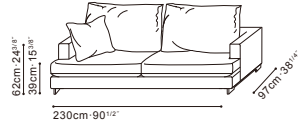

# EASYTIME

EASYTIME STOCK COMPONENTS

C01F0901  
Chair

C01F0903  
Sofa

C01F0905 / C01F0906  
LAF Sofa / RAF Sofa

C01F0907 / C01F0908  
LAF Sofa / RAF Sofa

C01F0909 / C01F0910  
LAF Chaise / RAF Chaise

C01F0913  
Corner Sofa