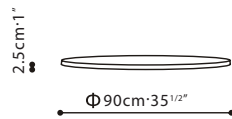

**DOMO** / TOP: Oak veneered. BASE: Solid Ash. FINISH OPTIONS: Available in Grey Oak. FEATURES: Optional Oak veneered Lazy Susan is also available in Grey Oak.

C0653400

C0753604

C0753605

Grey Oak