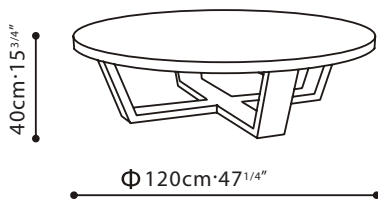

**DOMO** / TOP: Oak veneered. BASE: Solid Ash. FINISH OPTIONS: Available in Grey Oak. FEATURES: Optional Oak veneered Lazy Susan is also available in Grey Oak.

C0653400

C0753604

C0753605

Grey Oak