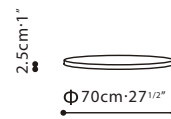

**DOMO** / TOP: Oak veneered. BASE: Solid Ash. FINISH OPTIONS: Available in Grey Oak. FEATURES: Optional Oak veneered Lazy Susan is also available in Grey Oak.

C0653400

C0753604

C0753605

Grey Oak