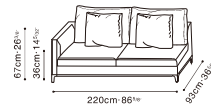

CRESCENT

CRESCENT STOCK COMPONENTS

C0102103
Sofa

C0102106 / C0102107
LAF Sofa / RAF Sofa

C0102108 / C0102109
LAF Sofa / RAF Sofa

C0102112 / C0102113
LAF Chaise / RAF Chaise

Darkened Steel Base, Available in:

Heather Wheat (D)
07238-2A

Basketweave Mink (D)
A893-2A

*With the Crescent Sofa series the back thickness is thinner than the arm thickness. Please be mindful when creating configurations.

SAMPLE CONFIGURATIONS