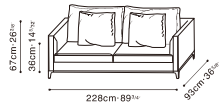

CRESCENT

CRESCENT STOCK COMPONENTS

C0102103
Sofa

C0102106 / C0102107
LAF Sofa / RAF Sofa

C0102108 / C0102109
LAF Sofa / RAF Sofa

C0102112 / C0102113
LAF Chaise / RAF Chaise

Darkened Steel Base, Available in:

Heather Wheat (D)
07238-2A

Basketweave Mink (D)
A893-2A

*With the Crescent Sofa series the back thickness is thinner than the arm thickness. Please be mindful when creating configurations.

SAMPLE CONFIGURATIONS