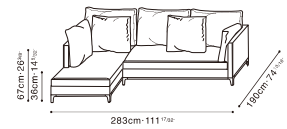

C0102112 + C0102107

(D) 07238-2A

(D) A893-2A

C0102103 Sofa	•	•
C0102106 / C0102107 LAF Sofa / RAF Sofa	•	•
C0102108 / C0102109 LAF Sofa / RAF Sofa	•	•
C0102112 / C0102113 LAF Chaise / RAF Chaise	•	•