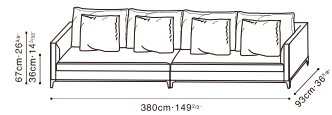

SAMPLE CONFIGURATIONS

C0102106 + C0102107