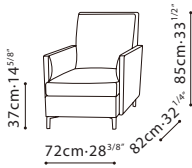

COZI / FRAME: Black metallic steel feet w/ Plastic glides. Solid birch frame. Seat support consists of cross-woven elastic webbing and sinuous spring. **CUSHION:** Seat cushion consists of high-resilient polyurethane foam and Feather down. C812H0601 cushion consist of feather down. **UPHOLSTERY OPTIONS:** Fabric or leather. Cushion Covers are Removable.

C02H0601