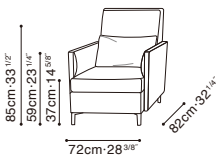

COZI

C02H0601 Chair

Darkened Steel Base, Available in:

Luxe Iron Grey (D)
LUXE-01

Leather Camel (R)
RS-30