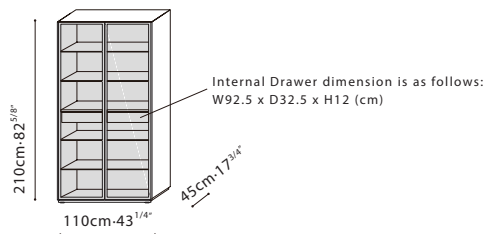

CONTENT / LEGS: Adjustable Black Plastic (ABS) hidden legs. **HARDWARE:** Door hinges come with dampers. Full extension push-pull drawer runners. **CONTENT C0400106 only:** Comes with a drawer that measures approximately 100cm Wide x 37cm Deep from the exterior, while interior dimensions are 92.5cm Wide and 32.5cm Deep x 12cm High. Internal LED lighting is included. Control is via plugging/unplugging of the cord, (or connecting to a wall plug with a switch control). US converter and adaptor is required and not included. Plug Length is 2M.

C0400106

Thermal Pine Melamine +
Glass Shelves +
Clear Tempered Glass Door

CF400106

Thermal Pine Melamine +
Glass Shelves

*Internal LED lighting is included. Control is via plugging/unplugging of the cord, (or connecting to a wall plug with a switch control). US converter and adaptor is required and not included. Plug Length is 2M.