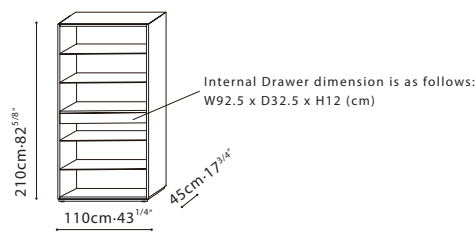

CONTENT / LEGS: Adjustable Black Plastic (ABS) hidden legs. **HARDWARE:** Door hinges come with dampers. Full extension push-pull drawer runners. **CONTENT C0400106 only:** Comes with a drawer that measures approximately 100cm Wide x 37cm Deep from the exterior, while interior dimensions are 92.5cm Wide and 32.5cm Deep x 12cm High. Internal LED lighting is included. Control is via plugging/unplugging of the cord, (or connecting to a wall plug with a switch control). US converter and adaptor is required and not included. Plug Length is 2M.

C0400106

Thermal Pine Melamine +
Glass Shelves +
Clear Tempered Glass Door

CF400106

Thermal Pine Melamine +
Glass Shelves

*Internal LED lighting is included. Control is via plugging/unplugging of the cord, (or connecting to a wall plug with a switch control). US converter and adaptor is required and not included. Plug Length is 2M.