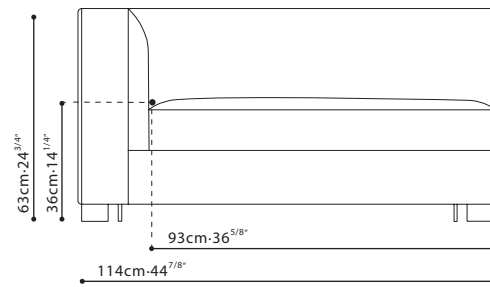

CLOUDS / FRAME: Solid Birch ,covered w/fabric lined polyurethane foam. SEAT: Cross-woven elastic webbing supporting seat cushions consisting of high-resilient polyurethane foam wrapped in feather down & polyester fiber. CUSHIONS: Back cushions filled w/channeled feather down w/high-resilient polyurethane foam core. C8102204 filled w/feathered down. FEET: Black metallic painted steel feet w/plastic glides. UPHOLSTERY OPTIONS: Fabric (removable) or Leather (non-removable). Sofa Connectors are Included.