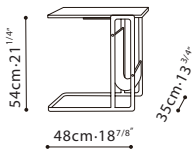

CLEO / TOP: Available in Carrara Marble, Galaxy Grey Marble, or Grey Oak Veneer. **BASE:** The steel frame is finished in Black Metallic paint. **MAGAZINE HOLDER:** Available in your choice of Eco Leather in FC series.

C06G0601

Grey Oak