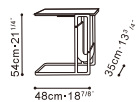

# CLEO

C06G0601 Side Table

Darkened Steel Frame, Available in:

Carrara Marble  
Eco Leather Midnight (P) FC-11

Galaxy Grey Marble  
Eco Leather Dusk (P) FC-08

Grey Oak  
Eco Leather Dusk (P) FC-08