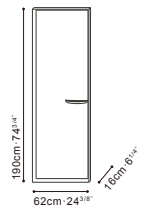

CHARM

C07E0401 Mirror
Tray default in grey oak
Black Metal Frame

C07E0402 Mirror
Grey Oak Frame