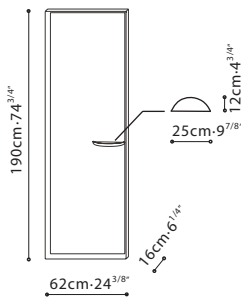

CHARM

(Rectangular) / FRAME: Frame is constructed in Steel and finished in Black Metallic paint. Mirror surface is affixed with PB backing. Back board comes with tip-restraint unit, and available for wall-mounting capabilities. **TRAY:** Solid Ash wood tray is finished in Grey Oak.

(Round) / FRAME: Frame is constructed with solid Ash Wood and finished in Grey Oak. This Mirror is designed to be wall mounted only. Mirror surface is affixed with PB backing.

C07E0401

C07E0402