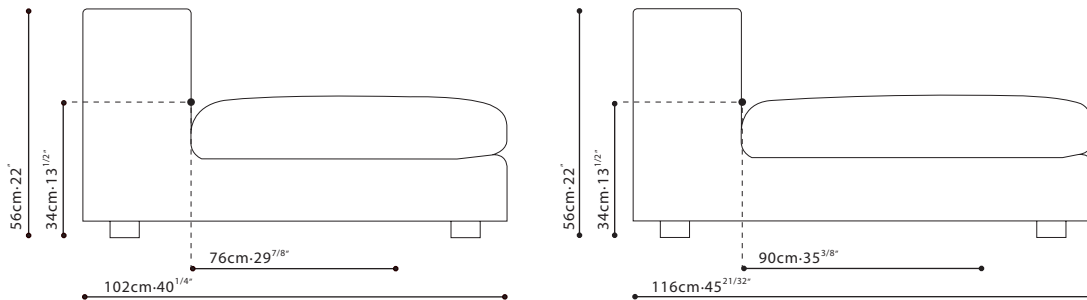

**CASA /** FRAME: Solid Birch ,covered w/fabric lined polyurethane foam. SEAT: Cross-woven elastic webbing supporting seat cushions consisting of high-resilient polyurethane foam wrapped in channeled feather down & polyester fiber. CUSHIONS: Back cushions consist of channeled feather down and polyester fiber w/a high-resilient polyurethane foam core. Feather down filled toss pillows. FEET: Inset black ABS plastic feet. UPHOLSTERY OPTIONS: Fabric (removable) or Leather (non-removable). Sofa Connectors are Included.