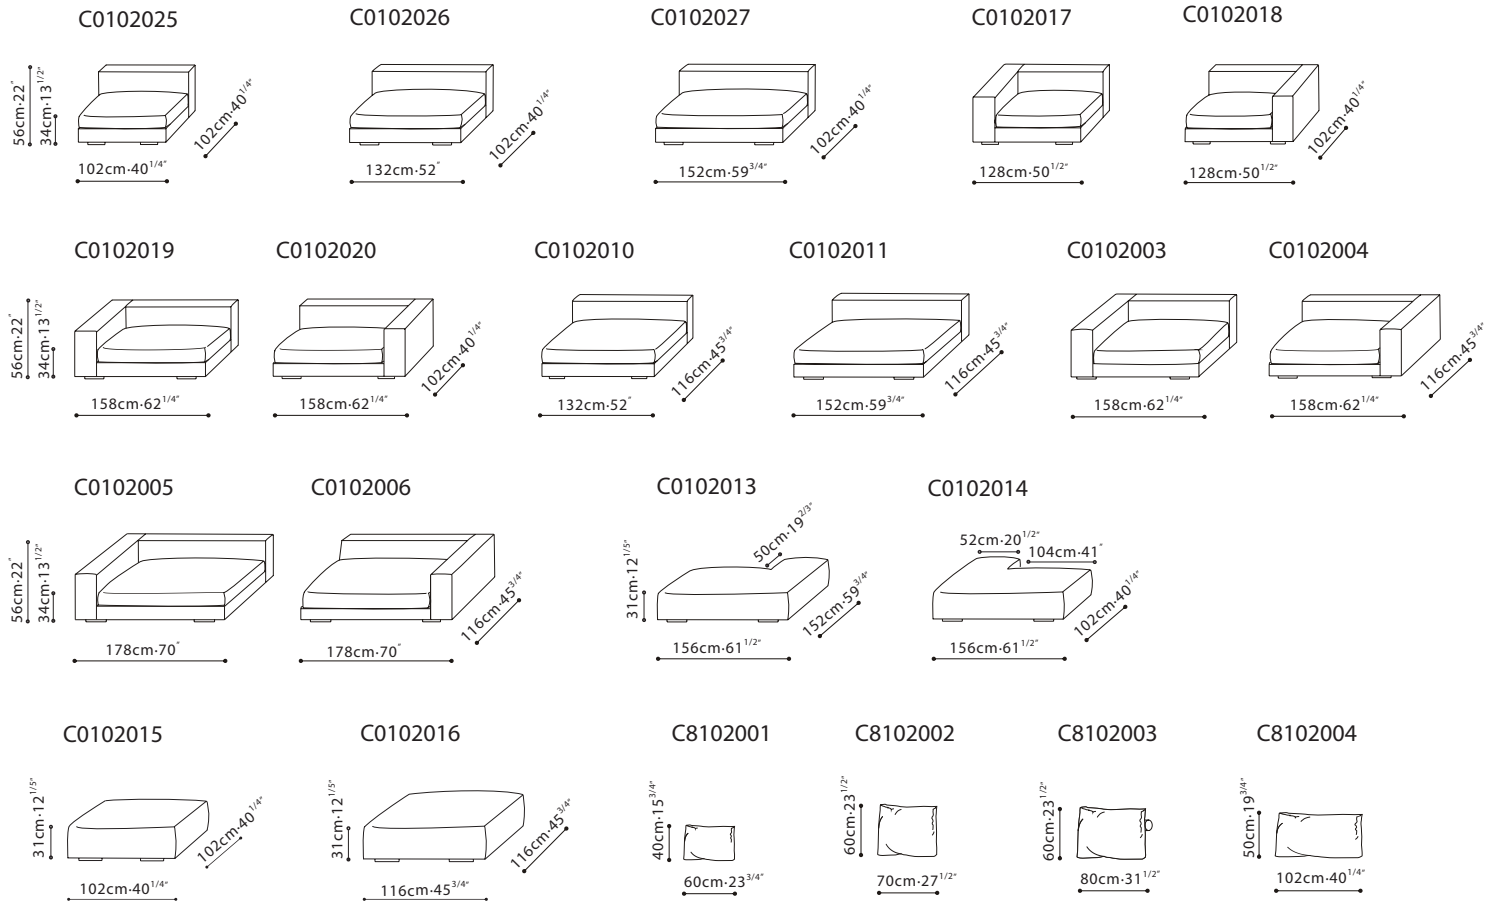

**CASA /** FRAME: Solid Birch ,covered w/fabric lined polyurethane foam. SEAT: Cross-woven elastic webbing supporting seat cushions consisting of high-resilient polyurethane foam wrapped in channeled feather down & polyester fiber. CUSHIONS: Back cushions consist of channeled feather down and polyester fiber w/a high-resilient polyurethane foam core. Feather down filled toss pillows. FEET: Inset black ABS plastic feet. UPHOLSTERY OPTIONS: Fabric (removable) or Leather (non-removable). Sofa Connectors are Included.

## LEATHER VERSION

(dotted lines illustrate positioning of stitched seams on leather versions of this sofa)