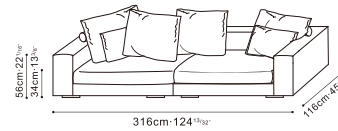

40" DEPTH CASA STOCK COMPONENTS

Components

C0102017 / C0102018
LAF Sofa / RAF Sofa

C0102025
Armless Sofa

C0102015
Ottoman

Sample Configurations

C0102017 + C0102025 + C0102018 + C0102015

Available in :

River Overcast (D)
River-03

(D) River-03

C0102017 / C0102018
LAF Sofa / RAF Sofa

•

C0102015
Ottoman

•

C0102025
Armless Sofa

•

45" DEPTH CASA STOCK COMPONENTS

Components

C0102003 / C0102004
LAF Sofa / RAF Sofa

C0102010
Armless Sofa

C0102016
Ottoman

Sample Configurations

C0102003 + C0102004

C0102010 + C0102003 + C0102004

Available in :

River Overcast (D)
River-03

(D) River-03

C0102003 / C0102004
LAF Sofa / RAF Sofa

•

C0102010
Armless Sofa

•

C0102016
Ottoman

•