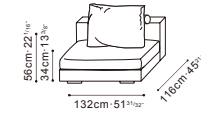

C0102025
Armless Sofa

•

45" DEPTH CASA STOCK COMPONENTS

Components

C0102003 / C0102004
LAF Sofa / RAF Sofa

C0102010
Armless Sofa

C0102016
Ottoman

Sample Configurations