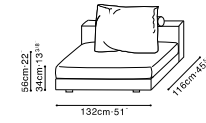

C0102025
Armless Sofa

•

45" DEPTH CASA STOCK COMPONENTS

Components

C0102003 / C0102004
LAF Sofa / RAF Sofa

C0102010
Armless Sofa

C0102016
Ottoman

Sample Configurations