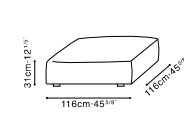

C0102025
Armless Sofa

•

45" DEPTH CASA STOCK COMPONENTS

Components

C0102003 / C0102004
LAF Sofa / RAF Sofa

C0102010
Armless Sofa

C0102016
Ottoman

Sample Configurations