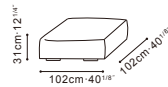

CASA

C0102003 + C0102015 + C0102004

40" DEPTH CASA STOCK COMPONENTS

Components

C0102017 / C0102018
LAF Sofa / RAF Sofa

C0102025
Armless Sofa

C0102015
Ottoman

Sample Configurations