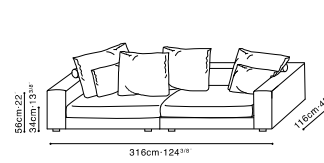

Sample Configurations

C0102003 + C0102004