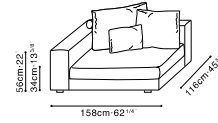

C0102025
Armless Sofa

•

45" DEPTH CASA STOCK COMPONENTS

Components

C0102003 / C0102004
LAF Sofa / RAF Sofa

C0102010
Armless Sofa

C0102016
Ottoman

Sample Configurations