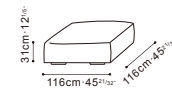

C0102025
Armless Sofa

•

45" DEPTH CASA STOCK COMPONENTS

Components

C0102003 / C0102004
LAF Sofa / RAF Sofa

C0102010
Armless Sofa

C0102016
Ottoman

Sample Configurations