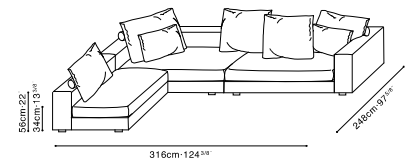

C0102010 + C0102003 + C0102004