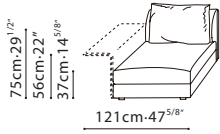

FABRIC VERSION

C01G0101+C07G0122