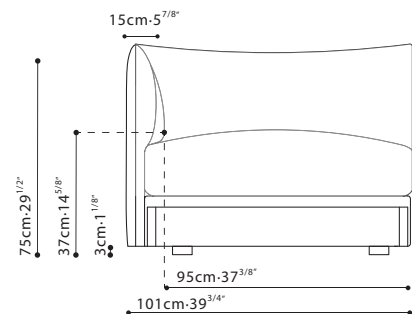

BLOOM / FRAME: The frame is constructed with solid Birch wood, MDF, and plywood reinforcements. It is paired with cross-woven elastic webbing, sinuous springs, and covered with polyurethane foam with fabric lining. The armrest and backrest is constructed with in steel and covered with polyurethane foam and fabric lining. The sofa base comes standard with pre-set metal connectors to prevent sliding. **L-COMPONENT:** Optional and detachable L-shaped side table is constructed in steel, available in FC or R Grade leathers. **CUSHION:** Seat and back cushions consists of channeled feather down, polyester fiber padding with high-resilient polyurethane foam center insert. The throw cushion is filled with feather down and polyester fiber. All cushions have hidden zipper closing. **LEGS:** Inset black plastic (ABS) legs giving the sofa a floating visual effect. **UPHOLSTERY:** Available in Fabric (removable via Velcro) or Leather (non-removable).

C01G0116+C07G0122

C01G0117

C01G0118

C01G0119+C07G0123

C01G0120+C07G0123

C01G0121

C07G0122

L - Arm Component (98cm)

C07G0123

L - Arm Component (118cm)

C81G0103

C81G0104

LEATHER VERSION

C01G0101+C07G0122

C01G0102+C07G0122

C01G0103