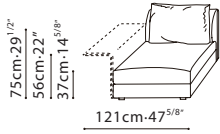

FABRIC VERSION

C01G0101+C07G0122