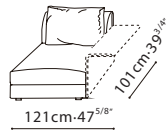

C01G0102+C07G0122