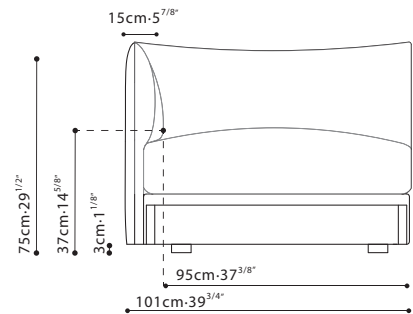

**BLOOM / FRAME:** The frame is constructed with solid Birch wood, MDF, and plywood reinforcements. It is paired with cross-woven elastic webbing, sinuous springs, and covered with polyurethane foam with fabric lining. The armrest and backrest is constructed with in steel and covered with polyurethane foam and fabric lining. The sofa base comes standard with pre-set metal connectors to prevent sliding. **L-COMPONENT:** Optional and detachable L-shaped side table is constructed in steel, available in FC or R Grade leathers. **CUSHION:** Seat and back cushions consists of channeled feather down, polyester fiber padding with high-resilient polyurethane foam center insert. The throw cushion is filled with feather down and polyester fiber. All cushions have hidden zipper closing. **LEGS:** Inset black plastic (ABS) legs giving the sofa a floating visual effect. **UPHOLSTERY:** Available in Fabric (removable via Velcro) or Leather (non-removable).

C01G0116+C07G0122

C01G0117

C01G0118

C01G0119+C07G0123

C01G0120+C07G0123

C01G0121

C07G0122

L - Arm Component (98cm)