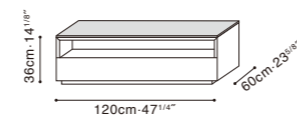

# BLEND

C06G0401 Coffee Table

C06G0402 Coffee Table

C02G0403 Ottoman (on casters)

C06G0406 Coffee Table

C06G0405 Coffee Table

Available in:

Grey Oak + White Ceramic  
(For C06G0401 and C06G0406)