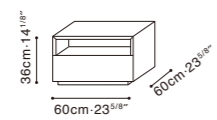

# BLEND

C06G0401 Coffee Table

C06G0402 Coffee Table

C02G0403 Ottoman (on casters)

C06G0406 Coffee Table

C06G0405 Coffee Table

Available in:

Grey Oak + White Ceramic  
(For C06G0401 and C06G0406)