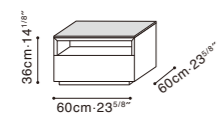

# BLEND

C06G0401 Coffee Table

C06G0402 Coffee Table

C02G0403 Ottoman (on casters)

C06G0406 Coffee Table

C06G0405 Coffee Table

Available in:

Grey Oak + White Ceramic  
(For C06G0401 and C06G0406)