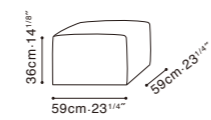

# BLEND

C06G0401 Coffee Table

C06G0402 Coffee Table

C02G0403 Ottoman (on casters)

C06G0406 Coffee Table

C06G0405 Coffee Table

Available in:

Grey Oak + White Ceramic  
(For C06G0401 and C06G0406)