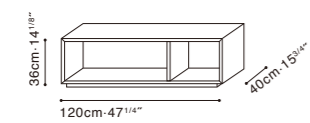

# BLEND

C06G0401 Coffee Table

C06G0402 Coffee Table

C02G0403 Ottoman (on casters)

C06G0406 Coffee Table

C06G0405 Coffee Table

Available in:

Grey Oak + White Ceramic  
(For C06G0401 and C06G0406)