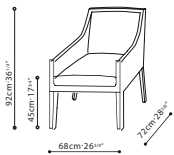

BAROQUE / FRAME: Solid Ash legs. Teflon glides for feet. SEAT/BACK: Polyurethane foam covered in fabric or leather (non-removable) CUSHION: Feather down filled w/removable fabric or leather cover. FINISH OPTIONS: Grey Oak.

C0231053