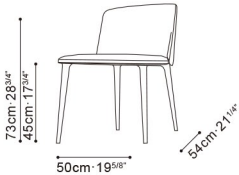

BALLET DINING

C02F0303 Chair

C02F0304 Chair

Darkened Steel Base Available in:

Pano Silver Cloud (D)
Pano-01

Leather Clay (R)
RS-22