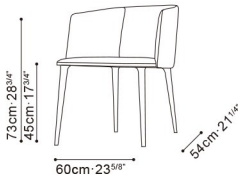

BALLET DINING

C02F0303 Chair

C02F0304 Chair

Darkened Steel Base Available in:

Pano Silver Cloud (D)
Pano-01

Leather Clay (R)
RS-22