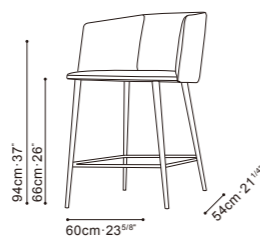

BALLET DINING

C02F0303 Chair

C02F0304 Chair

Darkened Steel Base, Available in:

Pano Silver Cloud (D)
Pano-01

Leather Clay (R)
RS-22

Leather Black (R)
R-02

BALLET SWIVEL DINING

C02F0305 Chair

C02F0306 Chair

Darkened Steel Base, Available in:

Leather Black (R)
R-02

BALLET COUNTER STOOL

C02F0309 Stool

C02F0310 Stool

Darkened Steel Base, Available in: