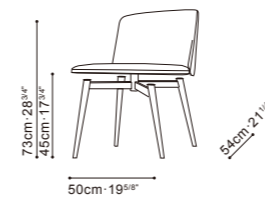

C02F0305 Chair