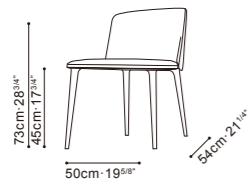

BALLET DINING

C02F0303 Chair

C02F0304 Chair

Darkened Steel Base, Available in:

Pano Silver Cloud (D)
Pano-01

Leather Clay (R)
RS-22

Leather Black (R)
R-02

BALLET SWIVEL DINING