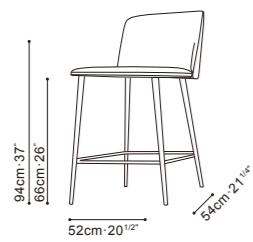

BALLET DINING

C02F0303 Chair

C02F0304 Chair

Darkened Steel Base, Available in:

Pano Silver Cloud (D)
Pano-01

Leather Clay (R)
RS-22

Leather Black (R)
R-02

BALLET SWIVEL DINING

C02F0305 Chair

C02F0306 Chair

Darkened Steel Base, Available in:

Leather Black (R)
R-02

BALLET COUNTER STOOL

C02F0309 Stool

C02F0310 Stool

Darkened Steel Base, Available in: