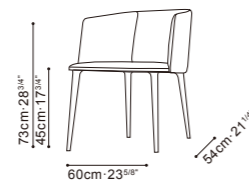

BALLET DINING

C02F0303 Chair

C02F0304 Chair

Darkened Steel Base, Available in:

Pano Silver Cloud (D)
Pano-01

Leather Clay (R)
RS-22

Leather Black (R)
R-02

BALLET SWIVEL DINING