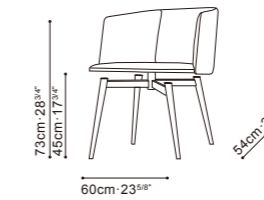

C02F0306 Chair