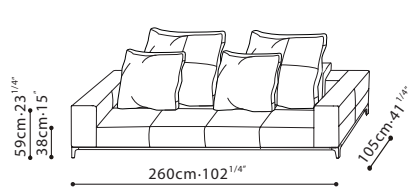

RECOMMENDED CUSHIONS

Item Code	Recommended Cushions
C0130005	C8130002*2, and C8130003*2
C0130007	C8130002*2, and C8130003*1
C0130008	C8130002*2, and C8130003*1
C0130009	C8130002*2, and C8130003*2
C0130010	C8130002*2, and C8130003*2
C0130011	C8130002*1, and C8130003*1
C0130012	C8130002*1, and C8130003*1
C0130013	C8130002*1, and C8130003*1
C0130014	C8130002*1, and C8130003*1

SAMPLE CONFIGURATION

C0130005+C8130002×2+ C8130003×2