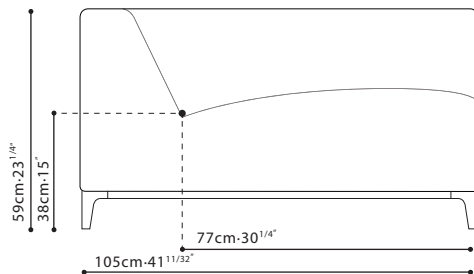

BALANCE (wide arm) / FRAME: Solid Birch ,covered w/fabric lined polyurethane foam. SEAT: Cross-woven elastic webbing & sinuous springs topped w/high-resilient variable density polyurethane foam. CUSHIONS: C8130002 channeled feather down w/high-resilient polyurethane foam core. C8130005 filled with polyurethane foam. C8130002 & C8130003 filled w/feathered down. BASE: Black painted die-cast steel capped w/plastic glides. UPHOLSTERY OPTIONS: Fabric (removable) or Leather (non-removable) w/cross-stitch detailing.