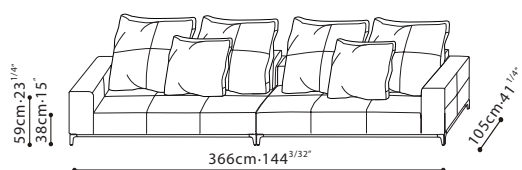

BALANCE (wide arm) / FRAME: Solid Birch ,covered w/fabric lined polyurethane foam. SEAT: Cross-woven elastic webbing & sinuous springs topped w/high-resilient variable density polyurethane foam. CUSHIONS: C8130002 channeled feather down w/high-resilient polyurethane foam core. C8130005 filled with polyurethane foam. C8130002 & C8130003 filled w/feathered down. BASE: Black painted die-cast steel capped w/plastic glides. UPHOLSTERY OPTIONS: Fabric (removable) or Leather (non-removable) w/cross-stitch detailing.

SAMPLE CONFIGURATION

C0130005+C8130002×2+ C8130003×2

C0130013+C8130002+C8130003+C8130005
+C0130014+C8130002+C8130003+C8130005

C0130013+C8130002+C8130003+C0130008
+C8130002×2+C8130003

C0130011+C8130002+C8130003+C0130008
+C8130002×2+C8130003

C0130013+C8130002+C8130003+C0130010
+C8130002×2+C8130003×2

C0130011+C8130002+C8130003+C0130010
+C8130002×2+C8130003×2

C0130007+C8130002×2+C8130003+C0130008
+C8130002×2+C8130003

C0130009+C8130002×2+C8130003×2+C0130010
+C8130002×2+C8130003×2