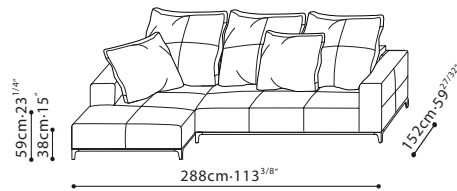

BALANCE (wide arm) / FRAME: Solid Birch ,covered w/fabric lined polyurethane foam. SEAT: Cross-woven elastic webbing & sinuous springs topped w/high-resilient variable density polyurethane foam. CUSHIONS: C8130002 channeled feather down w/high-resilient polyurethane foam core. C8130005 filled with polyurethane foam. C8130002 & C8130003 filled w/feathered down. BASE: Black painted die-cast steel capped w/plastic glides. UPHOLSTERY OPTIONS: Fabric (removable) or Leather (non-removable) w/cross-stitch detailing.

BALANCE PLUS
Darkened Steel Base

FABRIC VERSION

LEATHER VERSION

(dotted lines illustrate positioning of stitched seams on leather versions of this sofa)

RECOMMENDED CUSHIONS

Item Code	Recommended Cushions
C0130005	C8130002*2, and C8130003*2
C0130007	C8130002*2, and C8130003*1
C0130008	C8130002*2, and C8130003*1
C0130009	C8130002*2, and C8130003*2
C0130010	C8130002*2, and C8130003*2
C0130011	C8130002*1, and C8130003*1
C0130012	C8130002*1, and C8130003*1
C0130013	C8130002*1, and C8130003*1
C0130014	C8130002*1, and C8130003*1

SAMPLE CONFIGURATION

C0130005+C8130002×2+ C8130003×2

C0130013+C8130002+C8130003+C8130005
+C0130014+C8130002+C8130003+C8130005

C0130013+C8130002+C8130003+C0130008
+C8130002×2+C8130003

C0130011+C8130002+C8130003+C0130008
+C8130002×2+C8130003