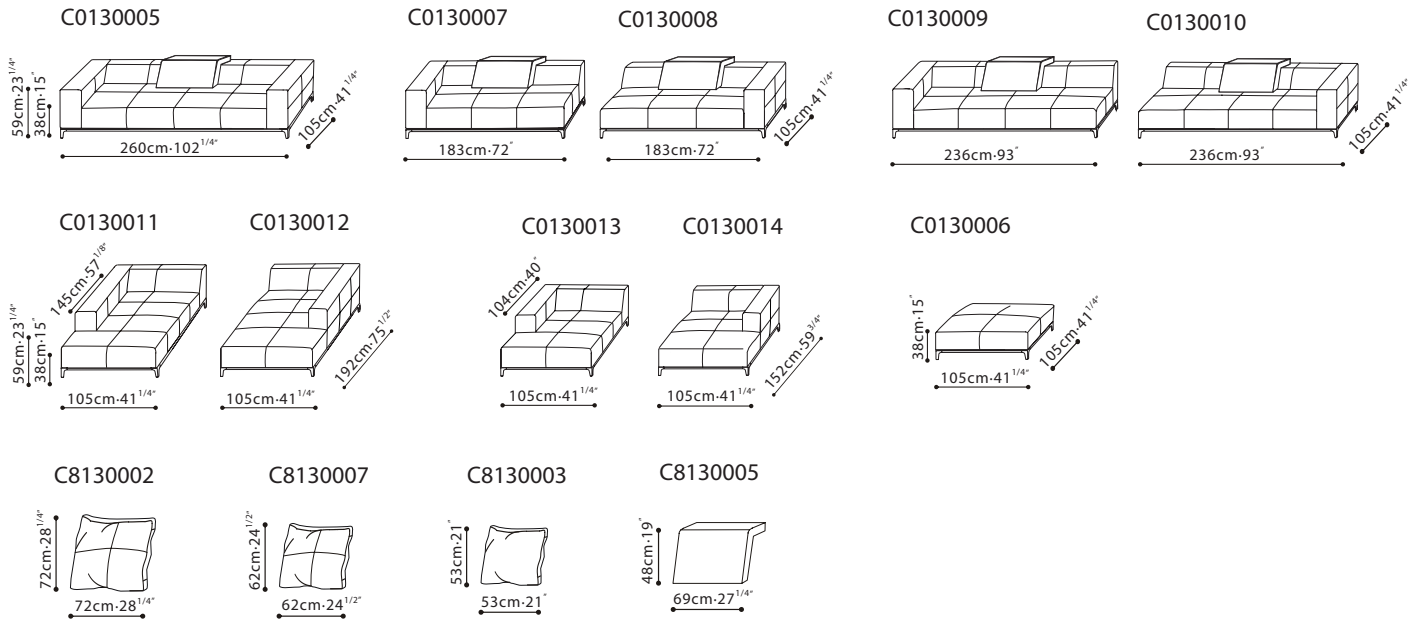

BALANCE (wide arm) / FRAME: Solid Birch ,covered w/fabric lined polyurethane foam. SEAT: Cross-woven elastic webbing & sinuous springs topped w/high-resilient variable density polyurethane foam. CUSHIONS: C8130002 channeled feather down w/high-resilient polyurethane foam core. C8130005 filled with polyurethane foam. C8130002 & C8130003 filled w/feathered down. BASE: Black painted die-cast steel capped w/plastic glides. UPHOLSTERY OPTIONS: Fabric (removable) or Leather (non-removable) w/cross-stitch detailing.

BALANCE PLUS
Darkened Steel Base

FABRIC VERSION

LEATHER VERSION

(dotted lines illustrate positioning of stitched seams on leather versions of this sofa)

RECOMMENDED CUSHIONS

Item Code	Recommended Cushions
C0130005	C8130002*2, and C8130003*2
C0130007	C8130002*2, and C8130003*1
C0130008	C8130002*2, and C8130003*1
C0130009	C8130002*2, and C8130003*2
C0130010	C8130002*2, and C8130003*2
C0130011	C8130002*1, and C8130003*1
C0130012	C8130002*1, and C8130003*1
C0130013	C8130002*1, and C8130003*1
C0130014	C8130002*1, and C8130003*1

SAMPLE CONFIGURATION

C0130005+C8130002×2+ C8130003×2

C0130013+C8130002+C8130003+C8130005
+C0130014+C8130002+C8130003+C8130005

C0130013+C8130002+C8130003+C0130008
+C8130002×2+C8130003

C0130011+C8130002+C8130003+C0130008
+C8130002×2+C8130003