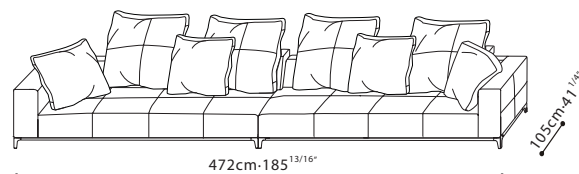

BALANCE (wide arm) / FRAME: Solid Birch ,covered w/fabric lined polyurethane foam. SEAT: Cross-woven elastic webbing & sinuous springs topped w/high-resilient variable density polyurethane foam. CUSHIONS: C8130002 channeled feather down w/high-resilient polyurethane foam core. C8130005 filled with polyurethane foam. C8130002 & C8130003 filled w/feathered down. BASE: Black painted die-cast steel capped w/plastic glides. UPHOLSTERY OPTIONS: Fabric (removable) or Leather (non-removable) w/cross-stitch detailing.

SAMPLE CONFIGURATION

C0130005+C8130002×2+ C8130003×2

C0130013+C8130002+C8130003+C8130005
+C0130014+C8130002+C8130003+C8130005

C0130013+C8130002+C8130003+C0130008
+C8130002×2+C8130003

C0130011+C8130002+C8130003+C0130008
+C8130002×2+C8130003

C0130013+C8130002+C8130003+C0130010
+C8130002×2+C8130003×2

C0130011+C8130002+C8130003+C0130010
+C8130002×2+C8130003×2

C0130007+C8130002×2+C8130003+C0130008
+C8130002×2+C8130003

C0130009+C8130002×2+C8130003×2+C0130010
+C8130002×2+C8130003×2