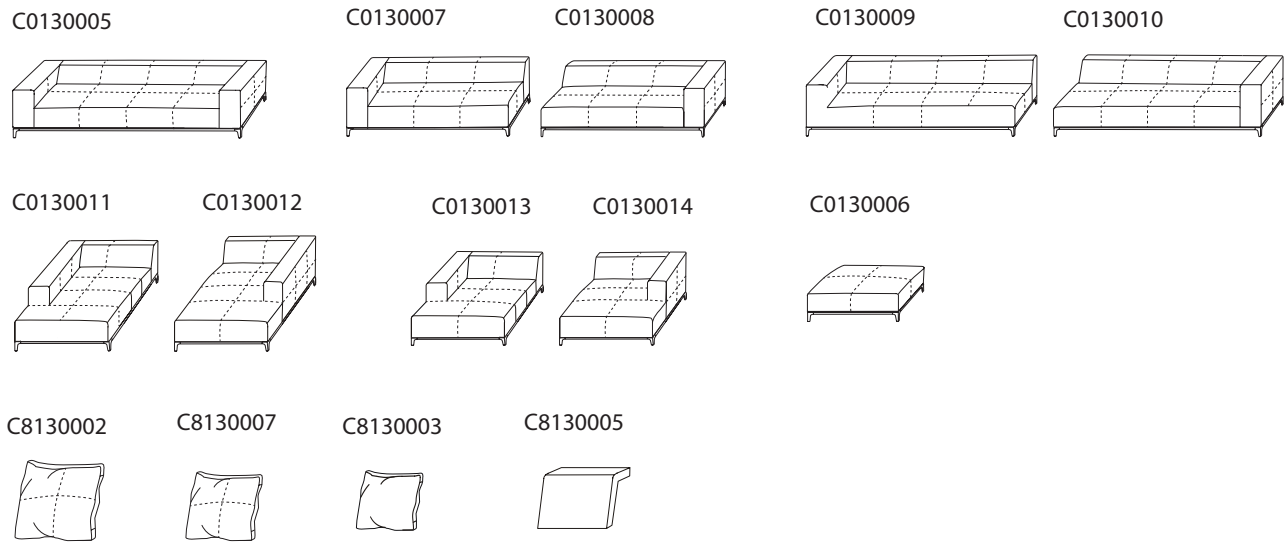

BALANCE (wide arm) / FRAME: Solid Birch ,covered w/fabric lined polyurethane foam. SEAT: Cross-woven elastic webbing & sinuous springs topped w/high-resilient variable density polyurethane foam. CUSHIONS: C8130002 channeled feather down w/high-resilient polyurethane foam core. C8130005 filled with polyurethane foam. C8130002 & C8130003 filled w/feathered down. BASE: Black painted die-cast steel capped w/plastic glides. UPHOLSTERY OPTIONS: Fabric (removable) or Leather (non-removable) w/cross-stitch detailing.

BALANCE PLUS
Darkened Steel Base

FABRIC VERSION

LEATHER VERSION

(dotted lines illustrate positioning of stitched seams on leather versions of this sofa)

RECOMMENDED CUSHIONS

Item Code	Recommended Cushions
C0130005	C8130002*2, and C8130003*2
C0130007	C8130002*2, and C8130003*1
C0130008	C8130002*2, and C8130003*1
C0130009	C8130002*2, and C8130003*2
C0130010	C8130002*2, and C8130003*2
C0130011	C8130002*1, and C8130003*1
C0130012	C8130002*1, and C8130003*1
C0130013	C8130002*1, and C8130003*1
C0130014	C8130002*1, and C8130003*1

SAMPLE CONFIGURATION

C0130005+C8130002×2+ C8130003×2

C0130013+C8130002+C8130003+C8130005
+C0130014+C8130002+C8130003+C8130005

C0130013+C8130002+C8130003+C0130008
+C8130002×2+C8130003

C0130011+C8130002+C8130003+C0130008
+C8130002×2+C8130003