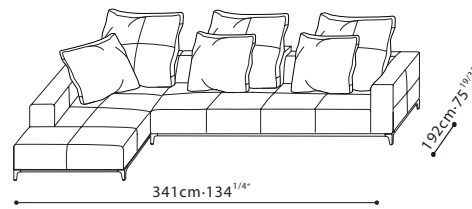

BALANCE (wide arm) / FRAME: Solid Birch ,covered w/fabric lined polyurethane foam. SEAT: Cross-woven elastic webbing & sinuous springs topped w/high-resilient variable density polyurethane foam. CUSHIONS: C8130002 channeled feather down w/high-resilient polyurethane foam core. C8130005 filled with polyurethane foam. C8130002 & C8130003 filled w/feathered down. BASE: Black painted die-cast steel capped w/plastic glides. UPHOLSTERY OPTIONS: Fabric (removable) or Leather (non-removable) w/cross-stitch detailing.

SAMPLE CONFIGURATION

C0130005+C8130002×2+ C8130003×2

C0130013+C8130002+C8130003+C8130005
+C0130014+C8130002+C8130003+C8130005

C0130013+C8130002+C8130003+C0130008
+C8130002×2+C8130003

C0130011+C8130002+C8130003+C0130008
+C8130002×2+C8130003

C0130013+C8130002+C8130003+C0130010
+C8130002×2+C8130003×2

C0130011+C8130002+C8130003+C0130010
+C8130002×2+C8130003×2

C0130007+C8130002×2+C8130003+C0130008
+C8130002×2+C8130003

C0130009+C8130002×2+C8130003×2+C0130010
+C8130002×2+C8130003×2