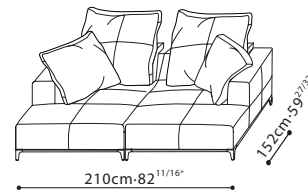

C0130013+C8130002+C8130003+C8130005
+C0130014+C8130002+C8130003+C8130005