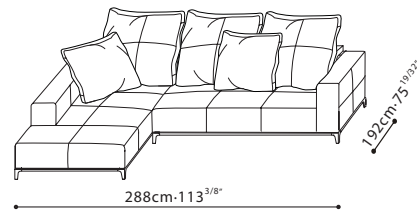

BALANCE (wide arm) / FRAME: Solid Birch ,covered w/fabric lined polyurethane foam. SEAT: Cross-woven elastic webbing & sinuous springs topped w/high-resilient variable density polyurethane foam. CUSHIONS: C8130002 channeled feather down w/high-resilient polyurethane foam core. C8130005 filled with polyurethane foam. C8130002 & C8130003 filled w/feathered down. BASE: Black painted die-cast steel capped w/plastic glides. UPHOLSTERY OPTIONS: Fabric (removable) or Leather (non-removable) w/cross-stitch detailing.

SAMPLE CONFIGURATION

C0130005+C8130002×2+ C8130003×2

C0130013+C8130002+C8130003+C8130005
+C0130014+C8130002+C8130003+C8130005

C0130013+C8130002+C8130003+C0130008
+C8130002×2+C8130003

C0130011+C8130002+C8130003+C0130008
+C8130002×2+C8130003

C0130013+C8130002+C8130003+C0130010
+C8130002×2+C8130003×2

C0130011+C8130002+C8130003+C0130010
+C8130002×2+C8130003×2

C0130007+C8130002×2+C8130003+C0130008
+C8130002×2+C8130003

C0130009+C8130002×2+C8130003×2+C0130010
+C8130002×2+C8130003×2