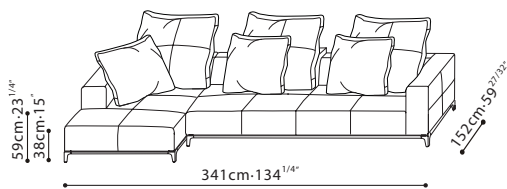

BALANCE (wide arm) / FRAME: Solid Birch ,covered w/fabric lined polyurethane foam. SEAT: Cross-woven elastic webbing & sinuous springs topped w/high-resilient variable density polyurethane foam. CUSHIONS: C8130002 channeled feather down w/high-resilient polyurethane foam core. C8130005 filled with polyurethane foam. C8130002 & C8130003 filled w/feathered down. BASE: Black painted die-cast steel capped w/plastic glides. UPHOLSTERY OPTIONS: Fabric (removable) or Leather (non-removable) w/cross-stitch detailing.

SAMPLE CONFIGURATION

C0130005+C8130002×2+ C8130003×2

C0130013+C8130002+C8130003+C8130005
+C0130014+C8130002+C8130003+C8130005

C0130013+C8130002+C8130003+C0130008
+C8130002×2+C8130003

C0130011+C8130002+C8130003+C0130008
+C8130002×2+C8130003

C0130013+C8130002+C8130003+C0130010
+C8130002×2+C8130003×2

C0130011+C8130002+C8130003+C0130010
+C8130002×2+C8130003×2

C0130007+C8130002×2+C8130003+C0130008
+C8130002×2+C8130003

C0130009+C8130002×2+C8130003×2+C0130010
+C8130002×2+C8130003×2