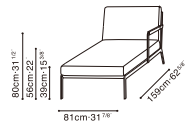

# AUSTEN

C02H0501 Chair

C02H0503 Lounger LAF

C02H0502 Lounger RAF

\*In Fabric / Leather Combo - Leather is used on armrest, cushion piping and back / bottom panel

Darkened Steel Frame, Available in:

Trio Fawn (D) TRIO-01  
Leather Ink (R) RS-32