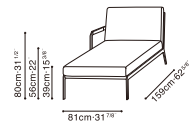

# AUSTEN

C02H0501 Chair

C02H0503 Lounger LAF

C02H0502 Lounger RAF

\*In Fabric / Leather Combo - Leather is used on armrest, cushion piping and back / bottom panel

Darkened Steel Frame, Available in:

Trio Fawn (D) TRIO-01  
Leather Ink (R) RS-32