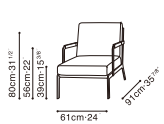

# AUSTEN

C02H0501 Chair

C02H0503 Lounger LAF

C02H0502 Lounger RAF

\*In Fabric / Leather Combo - Leather is used on armrest, cushion piping and back / bottom panel

Darkened Steel Frame, Available in:

Trio Fawn (D) TRIO-01  
Leather Ink (R) RS-32