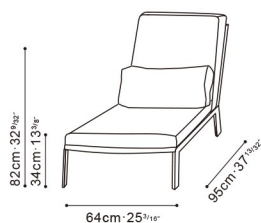

CAMERICH Quickship

ARC LOUNGE

C0202002 Chair

*Piping detail available in espresso as shown only.

Darkened Steel Frame Available in:

Naturals Beige (D)
3385-99

Bowie ZigZag (E)
A794-8A

Leather Light Grey (R)
RS-20