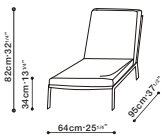

ARC CHAIR / FRAME: Steel frame in coated in Fluorocarbon paint. Plastic glides for the feet. SEAT/BACK: Woven black leather backrest. Sinuous spring seat frame wrapped in fabric or leather (non-removable). CUSHIONS: High-resilient polyurethane foam seat & back cushions topped w/compartmented feather down and polyester fiber fill w/removable fabric or leather covers. Feather down lumbar pillow w/removable fabric or leather cover. FINISH OPTIONS: Anthracite steel frame, dark brown piping detail on cushions & pillows, black woven leather back.

C0202002