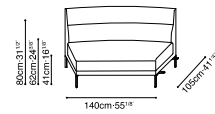

C01F0116
Armless Angle Sofa