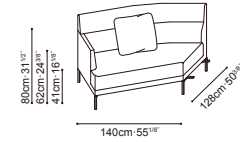

AMOR-30"

AMOR-30"

30" DEPTH AMOR STOCK COMPONENTS

C01F0104 / C01F0105
LAF Sofa / RAF Sofa

C01F0106 / C01F0107
LAF Sofa / RAF Sofa

C01F0112 / C01F0113
LAF Angle Chaise / RAF Angle Chaise

C01F0114
RAF Bumper

C01F0115
LAF Bumper