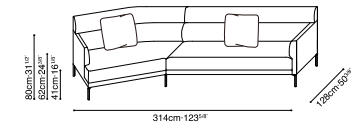

AMOR-30"

30" DEPTH AMOR STOCK COMPONENTS

C01F0104 / C01F0105
LAF Sofa / RAF Sofa

C01F0106 / C01F0107
LAF Sofa / RAF Sofa

C01F0112 / C01F0113
LAF Angle Chaise / RAF Angle Chaise

C01F0114
RAF Bumper

C01F0115
LAF Bumper

C01F0116
Armless Angle Sofa

Darkened Steel Base, Available in :

Grace Warm Grey (D)
GRACE-04

Linear Manchester Sand (D)
LINEAR-01

C01F0115 + C01F0114

C01F0106 +C01F0113

SAMPLE CONFIGURATIONS

C01F0104 +C01F0105

C01F0112 +C01F0107

C01F0116 +C01F0107

C01F0112 +C01F0114

C01F0115 +C01F0116 +C01F0114

C01F0106 +C01F0116 +C01F0107

(D) GRACE-04

(D) LINEAR-01

C01F0104 / C01F0105
LAF Sofa / RAF Sofa