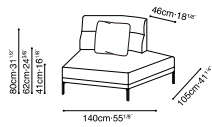

AMOR-30"

30" DEPTH AMOR STOCK COMPONENTS

C01F0104 / C01F0105
LAF Sofa / RAF Sofa

C01F0106 / C01F0107
LAF Sofa / RAF Sofa

C01F0112 / C01F0113
LAF Angle Chaise / RAF Angle Chaise

C01F0114
RAF Bumper

C01F0115
LAF Bumper