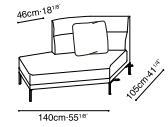

AMOR-30"

30" DEPTH AMOR STOCK COMPONENTS

C01F0104 / C01F0105
LAF Sofa / RAF Sofa

C01F0106 / C01F0107
LAF Sofa / RAF Sofa

C01F0112 / C01F0113
LAF Angle Chaise / RAF Angle Chaise

C01F0114
RAF Bumper

C01F0115
LAF Bumper