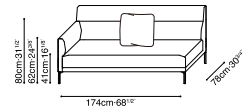

AMOR-30"

30" DEPTH AMOR STOCK COMPONENTS

C01F0104 / C01F0105
LAF Sofa / RAF Sofa

C01F0106 / C01F0107
LAF Sofa / RAF Sofa

C01F0112 / C01F0113
LAF Angle Chaise / RAF Angle Chaise

C01F0114
RAF Bumper

C01F0115
LAF Bumper

C01F0112 +C01F0107

C01F0116 +C01F0107

C01F0112 +C01F0114

C01F0115 +C01F0116 +C01F0114

C01F0106 +C01F0116 +C01F0107

(D) GRACE-04

(D) LINEAR-01

C01F0104 / C01F0105
LAF Sofa / RAF Sofa