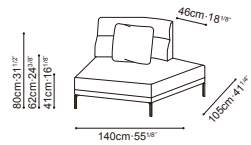

AMOR-30"

AMOR-30"

30" DEPTH AMOR STOCK COMPONENTS

C01F0104 / C01F0105
LAF Sofa / RAF Sofa

C01F0106 / C01F0107
LAF Sofa / RAF Sofa

C01F0112 / C01F0113
LAF Angle Chaise / RAF Angle Chaise

C01F0114
RAF Bumper

C01F0115
LAF Bumper