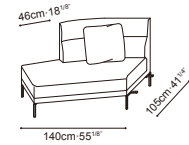

AMOR-30"

AMOR-30"

30" DEPTH AMOR STOCK COMPONENTS

C01F0104 / C01F0105
LAF Sofa / RAF Sofa

C01F0106 / C01F0107
LAF Sofa / RAF Sofa

C01F0112 / C01F0113
LAF Angle Chaise / RAF Angle Chaise

C01F0114
RAF Bumper

C01F0115
LAF Bumper