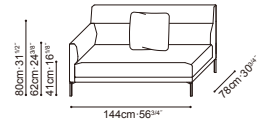

AMOR-30"

AMOR-30"

30" DEPTH AMOR STOCK COMPONENTS

C01F0104 / C01F0105
LAF Sofa / RAF Sofa

C01F0106 / C01F0107
LAF Sofa / RAF Sofa

C01F0112 / C01F0113
LAF Angle Chaise / RAF Angle Chaise

C01F0114
RAF Bumper

C01F0115
LAF Bumper