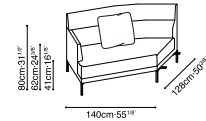

AMOR-30"

30" DEPTH AMOR STOCK COMPONENTS

C01F0104 / C01F0105
LAF Sofa / RAF Sofa

C01F0106 / C01F0107
LAF Sofa / RAF Sofa

C01F0112 / C01F0113
LAF Angle Chaise / RAF Angle Chaise

C01F0114
RAF Bumper

C01F0115
LAF Bumper