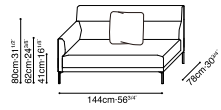

AMOR-30"

30" DEPTH AMOR STOCK COMPONENTS

C01F0104 / C01F0105
LAF Sofa / RAF Sofa

C01F0106 / C01F0107
LAF Sofa / RAF Sofa

C01F0112 / C01F0113
LAF Angle Chaise / RAF Angle Chaise

C01F0114
RAF Bumper

C01F0115
LAF Bumper

C01F0112 +C01F0107

C01F0116 +C01F0107

C01F0112 +C01F0114

C01F0115 +C01F0116 +C01F0114

C01F0106 +C01F0116 +C01F0107

(D) GRACE-04

(D) LINEAR-01

C01F0104 / C01F0105
LAF Sofa / RAF Sofa