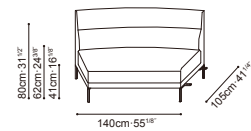

C01F0116
Armless Angle Sofa