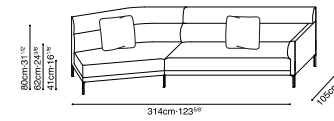

AMOR-30"

30" DEPTH AMOR STOCK COMPONENTS

C01F0104 / C01F0105
LAF Sofa / RAF Sofa

C01F0106 / C01F0107
LAF Sofa / RAF Sofa

C01F0112 / C01F0113
LAF Angle Chaise / RAF Angle Chaise

C01F0114
RAF Bumper

C01F0115
LAF Bumper

C01F0116
Armless Angle Sofa

Darkened Steel Base, Available in :

Grace Warm Grey (D)
GRACE-04

Linear Manchester Sand (D)
LINEAR-01

C01F0115 + C01F0114

C01F0106 +C01F0113

SAMPLE CONFIGURATIONS

C01F0104 +C01F0105

C01F0112 +C01F0107

C01F0116 +C01F0107

C01F0112 +C01F0114

C01F0115 +C01F0116 +C01F0114

C01F0106 +C01F0116 +C01F0107

(D) GRACE-04

(D) LINEAR-01

C01F0104 / C01F0105
LAF Sofa / RAF Sofa