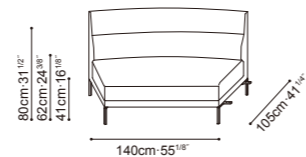

C01F0116
Armless Angle Sofa