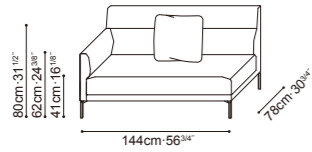

AMOR-30"

AMOR-30"

30" DEPTH AMOR STOCK COMPONENTS

C01F0104 / C01F0105
LAF Sofa / RAF Sofa

C01F0106 / C01F0107
LAF Sofa / RAF Sofa

C01F0112 / C01F0113
LAF Angle Chaise (Closed End)
/ RAF Angle Chaise (Closed End)