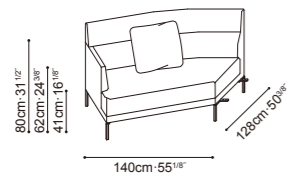

AMOR-30"

AMOR-30"

30" DEPTH AMOR STOCK COMPONENTS

C01F0104 / C01F0105
LAF Sofa / RAF Sofa

C01F0106 / C01F0107
LAF Sofa / RAF Sofa

C01F0112 / C01F0113
LAF Angle Chaise (Closed End)
/ RAF Angle Chaise (Closed End)