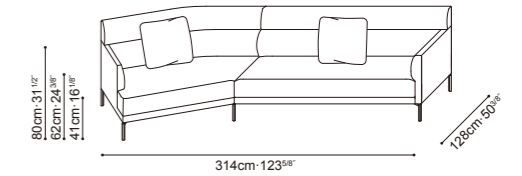

AMOR-30"

AMOR-30"

30" DEPTH AMOR STOCK COMPONENTS

C01F0104 / C01F0105
LAF Sofa / RAF Sofa

C01F0106 / C01F0107
LAF Sofa / RAF Sofa

C01F0112 / C01F0113
LAF Angle Chaise (Closed End)
/ RAF Angle Chaise (Closed End)

C01F0115 / C01F0114
LAF Angle Chaise (Open End)
/ RAF Angle Chaise (Open End)

C01F0116
Armless Angle Sofa

Darkened Steel Base Available in :

Grace Warm Grey (D)
Grace-04

Linear Manchester Sand (D)
Linear-01

C01F0115 + C01F0114

SAMPLE CONFIGURATIONS

C01F0104 + C01F0105

C01F0112 + C01F0107

C01F0116 + C01F0107

C01F0112 + C01F0114

C01F0115 + C01F0116 + C01F0114

C01F0106 + C01F0116 + C01F0107