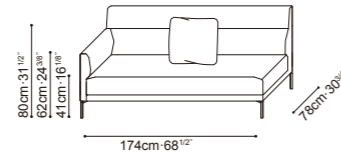

AMOR-30"

AMOR-30"

30" DEPTH AMOR STOCK COMPONENTS

C01F0104 / C01F0105
LAF Sofa / RAF Sofa

C01F0106 / C01F0107
LAF Sofa / RAF Sofa

C01F0112 / C01F0113
LAF Angle Chaise (Closed End)
/ RAF Angle Chaise (Closed End)