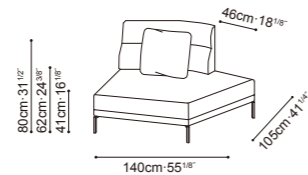

C01F0115 / C01F0114
LAF Angle Chaise (Open End)
/ RAF Angle Chaise (Open End)