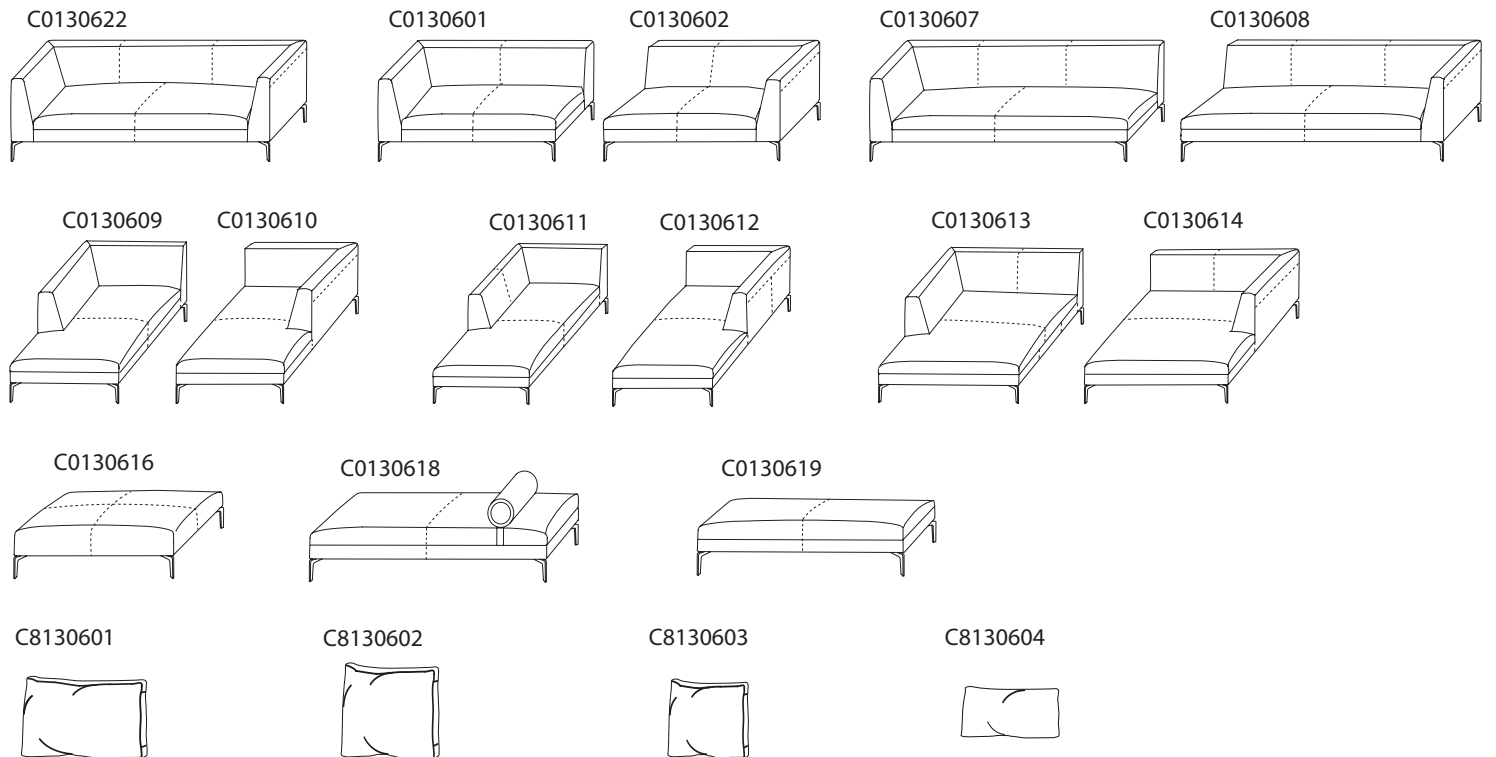

ALISON / FRAME: Arms & back constructed of solid Birch ,covered w/fabric lined polyurethane foam. **SEAT:** Wood seat frame paired w/cross-woven elastic webbing & sinuous springs supporting seat cushions consisting of high-resilient polyurethane foam wrapped in feather down. **CUSHIONS:** Feather down filled back cushions w/high-resilient polyurethane foam core. Feather down filled toss pillows. **BASE:** Chrome plated or black painted die-cast steel; both w/plastic glides. **UPHOLSTERY:** Fabric (removable) or leather (non-removable).

ALISON PLUS
Blackened Steel

FABRIC VERSION

LEATHER VERSION

(dotted lines illustrate positioning of stitched seams on leather versions of this sofa)

RECOMMENDED CUSHIONS

Item Code	Recommended Cushions
C0130601	C8130601*1, C8130602*1, and C8130603*1
C0130602	C8130601*1, C8130602*1, and C8130603*1
C0130607	C8130601*2, C8130603*1, and C8130604*1
C0130608	C8130601*2, C8130603*1, and C8130604*1
C0130609	C8130601*1, and C8130603*1
C0130610	C8130601*1, and C8130603*1
C0130611	C8130601*1, and C8130603*1
C0130612	C8130601*1, and C8130603*1
C0130613	C8130601*1, C8130602*1, and C8130603*1
C0130614	C8130601*1, C8130602*1, and C8130603*1
C0130616	NONE
C0130618	NONE
C0130619	NONE
C0130622	C8130601*2, and C8130603*2

SAMPLE CONFIGURATION

C0130607+C8130601×2+C8130603+C0130608+C8130601×2+C8130603

C0130622+C8130601×2+C8130603×2

C0130601+C8130601+C8130602+C8130603+C0130602
+C8130601+C8130602 +C8130603

C0130613+C8130601+C8130602+C8130603
+C0130614+C8130601+C8130602+C8130603