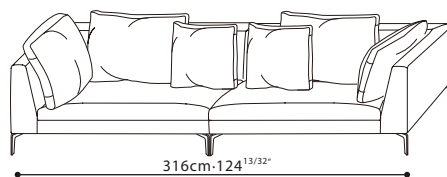

ALISON / FRAME: Arms & back constructed of solid Birch ,covered w/fabric lined polyurethane foam. **SEAT:** Wood seat frame paired w/cross-woven elastic webbing & sinuous springs supporting seat cushions consisting of high-resilient polyurethane foam wrapped in feather down. **CUSHIONS:** Feather down filled back cushions w/high-resilient polyurethane foam core. Feather down filled toss pillows. **BASE:** Chrome plated or black painted die-cast steel; both w/plastic glides. **UPHOLSTERY:** Fabric (removable) or leather (non-removable).

ALISON PLUS
Blackened Steel

FABRIC VERSION

LEATHER VERSION

(dotted lines illustrate positioning of stitched seams on leather versions of this sofa)

RECOMMENDED CUSHIONS

Item Code	Recommended Cushions
C0130601	C8130601*1, C8130602*1, and C8130603*1
C0130602	C8130601*1, C8130602*1, and C8130603*1
C0130607	C8130601*2, C8130603*1, and C8130604*1
C0130608	C8130601*2, C8130603*1, and C8130604*1
C0130609	C8130601*1, and C8130603*1
C0130610	C8130601*1, and C8130603*1
C0130611	C8130601*1, and C8130603*1
C0130612	C8130601*1, and C8130603*1
C0130613	C8130601*1, C8130602*1, and C8130603*1
C0130614	C8130601*1, C8130602*1, and C8130603*1
C0130616	NONE
C0130618	NONE
C0130619	NONE
C0130622	C8130601*2, and C8130603*2

SAMPLE CONFIGURATION

C0130607+C8130601×2+C8130603+C0130608+C8130601×2+C8130603

C0130622+C8130601×2+C8130603×2

C0130601+C8130601+C8130602+C8130603+C0130602
+C8130601+C8130602 +C8130603

C0130613+C8130601+C8130602+C8130603
+C0130614+C8130601+C8130602+C8130603