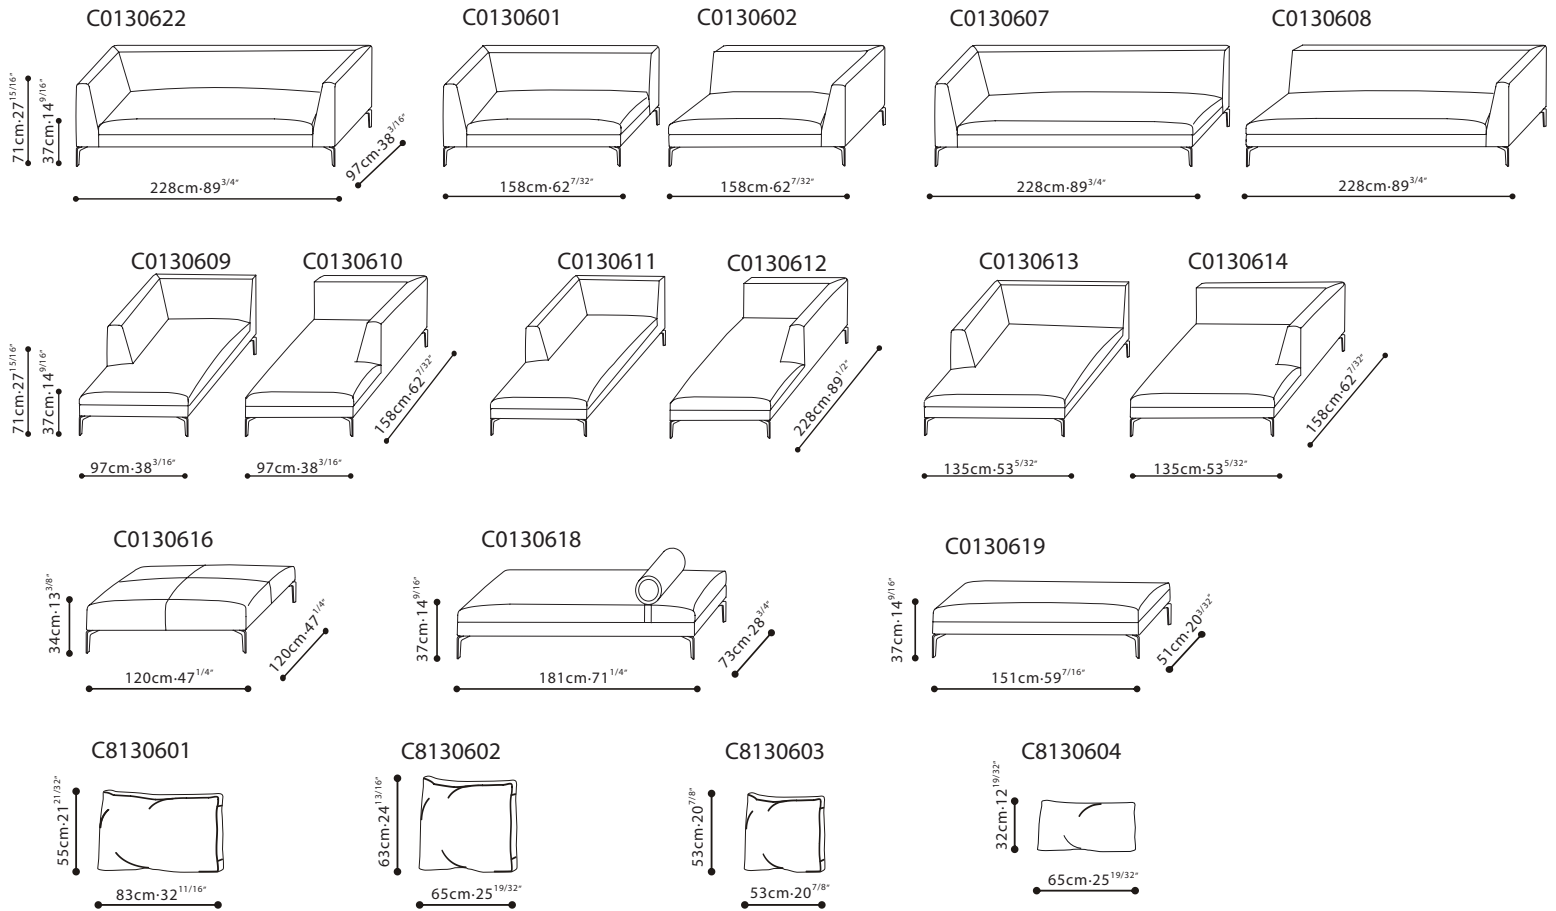

ALISON / FRAME: Arms & back constructed of solid Birch ,covered w/fabric lined polyurethane foam. **SEAT:** Wood seat frame paired w/cross-woven elastic webbing & sinuous springs supporting seat cushions consisting of high-resilient polyurethane foam wrapped in feather down. **CUSHIONS:** Feather down filled back cushions w/high-resilient polyurethane foam core. Feather down filled toss pillows. **BASE:** Chrome plated or black painted die-cast steel; both w/plastic glides. **UPHOLSTERY:** Fabric (removable) or leather (non-removable).

ALISON PLUS
Blackened Steel

FABRIC VERSION

LEATHER VERSION

(dotted lines illustrate positioning of stitched seams on leather versions of this sofa)

RECOMMENDED CUSHIONS

Item Code	Recommended Cushions
C0130601	C8130601*1, C8130602*1, and C8130603*1
C0130602	C8130601*1, C8130602*1, and C8130603*1
C0130607	C8130601*2, C8130603*1, and C8130604*1
C0130608	C8130601*2, C8130603*1, and C8130604*1
C0130609	C8130601*1, and C8130603*1
C0130610	C8130601*1, and C8130603*1
C0130611	C8130601*1, and C8130603*1
C0130612	C8130601*1, and C8130603*1
C0130613	C8130601*1, C8130602*1, and C8130603*1
C0130614	C8130601*1, C8130602*1, and C8130603*1
C0130616	NONE
C0130618	NONE
C0130619	NONE
C0130622	C8130601*2, and C8130603*2

SAMPLE CONFIGURATION

C0130607+C8130601×2+C8130603+C0130608+C8130601×2+C8130603

C0130622+C8130601×2+C8130603×2

C0130601+C8130601+C8130602+C8130603+C0130602
+C8130601+C8130602 +C8130603

C0130613+C8130601+C8130602+C8130603
+C0130614+C8130601+C8130602+C8130603

C0130609+C8130601+C8130603+C0130602
+C8130601+C8130602+C81306013

C0130611+C8130601+C8130603+C0130602
+C8130601+C8130602+C8130603

C0130613+C8130601+C8130602+C8130603
+C0130602+C8130601+C8130602+C8130603

C0130601+C8130601+C8130602+C8130603
+C0130622+C8130601×2+C8130603×2