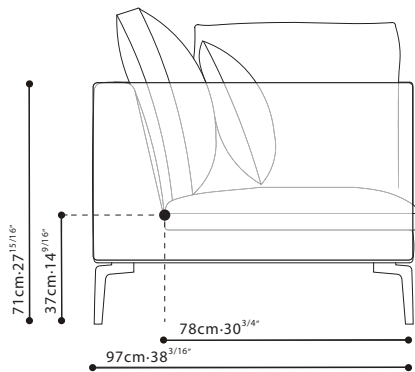

ALISON / FRAME: Arms & back constructed of solid Birch ,covered w/fabric lined polyurethane foam. **SEAT:** Wood seat frame paired w/cross-woven elastic webbing & sinuous springs supporting seat cushions consisting of high-resilient polyurethane foam wrapped in feather down. **CUSHIONS:** Feather down filled back cushions w/high-resilient polyurethane foam core. Feather down filled toss pillows. **BASE:** Chrome plated or black painted die-cast steel; both w/plastic glides. **UPHOLSTERY:** Fabric (removable) or leather (non-removable).