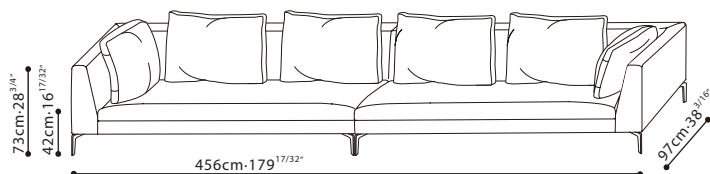

ALISON PLUS
Blackened Steel

FABRIC VERSION

LEATHER VERSION

(dotted lines illustrate positioning of stitched seams on leather versions of this sofa)

RECOMMENDED CUSHIONS

Item Code	Recommended Cushions
C0130601	C8130601*1, C8130602*1, and C8130603*1
C0130602	C8130601*1, C8130602*1, and C8130603*1
C0130607	C8130601*2, C8130603*1, and C8130604*1
C0130608	C8130601*2, C8130603*1, and C8130604*1
C0130609	C8130601*1, and C8130603*1
C0130610	C8130601*1, and C8130603*1
C0130611	C8130601*1, and C8130603*1
C0130612	C8130601*1, and C8130603*1
C0130613	C8130601*1, C8130602*1, and C8130603*1
C0130614	C8130601*1, C8130602*1, and C8130603*1
C0130616	NONE
C0130618	NONE
C0130619	NONE
C0130622	C8130601*2, and C8130603*2

SAMPLE CONFIGURATION

C0130607+C8130601×2+C8130603+C0130608+C8130601×2+C8130603

C0130622+C8130601×2+C8130603×2

C0130601+C8130601+C8130602+C8130603+C0130602
+C8130601+C8130602 +C8130603

C0130613+C8130601+C8130602+C8130603
+C0130614+C8130601+C8130602+C8130603