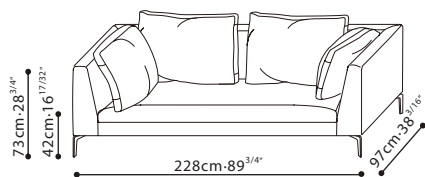

ALISON PLUS
Blackened Steel

FABRIC VERSION

LEATHER VERSION

(dotted lines illustrate positioning of stitched seams on leather versions of this sofa)

RECOMMENDED CUSHIONS

Item Code	Recommended Cushions
C0130601	C8130601*1, C8130602*1, and C8130603*1
C0130602	C8130601*1, C8130602*1, and C8130603*1
C0130607	C8130601*2, C8130603*1, and C8130604*1
C0130608	C8130601*2, C8130603*1, and C8130604*1
C0130609	C8130601*1, and C8130603*1
C0130610	C8130601*1, and C8130603*1
C0130611	C8130601*1, and C8130603*1
C0130612	C8130601*1, and C8130603*1
C0130613	C8130601*1, C8130602*1, and C8130603*1
C0130614	C8130601*1, C8130602*1, and C8130603*1
C0130616	NONE
C0130618	NONE
C0130619	NONE
C0130622	C8130601*2, and C8130603*2

SAMPLE CONFIGURATION

C0130607+C8130601×2+C8130603+C0130608+C8130601×2+C8130603

C0130622+C8130601×2+C8130603×2

C0130601+C8130601+C8130602+C8130603+C0130602
+C8130601+C8130602 +C8130603

C0130613+C8130601+C8130602+C8130603
+C0130614+C8130601+C8130602+C8130603