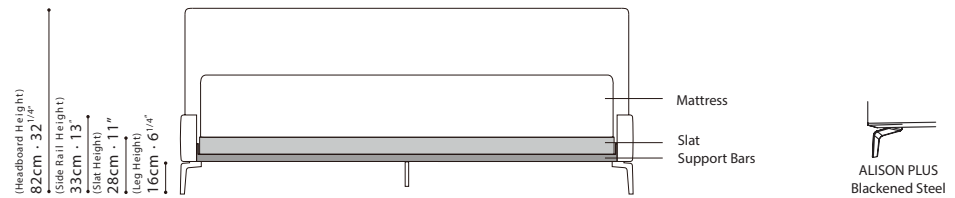

**ALISON / CONSTRUCTION:** Solid Birch headboard w/plywood reinforcements, side and end rails all covered in polyurethane foam with a fabric lining. **SLATS:** Wood slat system w/adjustable slides to control firmness. **LEGS:** Black metallic painted die-cast steel; both with plastic guides. **UPHOLSERY OPTIONS:** Removable fabric or leather cover. **MATTRESS SUGGESTION:** 10" Mattress suggested.

C033006B FULL

C0330066 QUEEN

C0330069 KING

C0330068 CALIFORNIA KING

C0330063