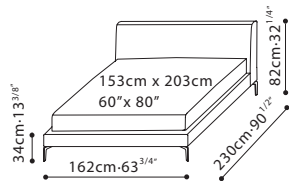

C0330066 QUEEN