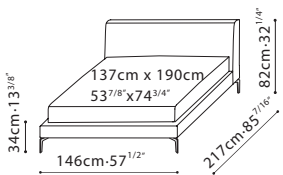

C033006B FULL