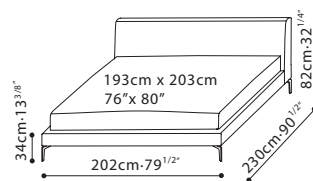

C0330069 KING