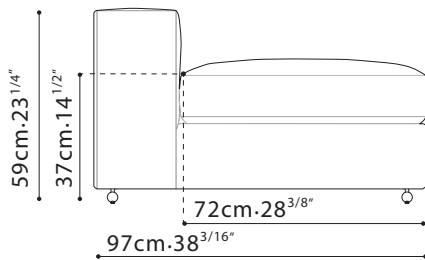

FREETOWN / FRAME: Solid Birch, covered w/fabric lined polyurethane foam. SEAT: Cross-woven elastic webbing supporting seat cushions consisting of high-resilient polyurethane foam wrapped in feather down & polyester fiber. CUSHIONS: Back cushions filled w/channeled feather down w/high-resilient Polyurethane foam core. C8107004 filled w/ feathered down. FEET: Metallic painted tubular steel base w/plastic glides. UPHOLSTERY OPTIONS: Fabric (removable) or Leather (non-removable) . FEATURES: Optional oak veneered bookcase arms in Grey Oak finish. Sofa Connectors are Included.