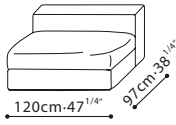

FABRIC VERSION

C0107004

C0107003

C0107013

C0107005

C0107006

C0107002

C0107001

C0107012

C0107014

C0107007

C0107008

C0707009

C0707010

C8107001

C8107002

C8107003

C8107004

LEATHER VERSION

C0107004

C0107003

C0107013

C0107005

C0107006

C0107002

C0107001

C0107012

C0107014

C0107007

C0107008

C8107001

C8107002

C8107003

C8107004

(dotted lines illustrate positioning of stitched seams on leather versions of this sofa)