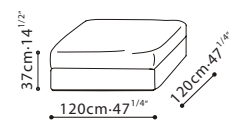

FABRIC VERSION

C0107004

C0107003

C0107013

C0107005

C0107006

C0107002

C0107001

C0107012

C0107014

C0107007

C0107008

C0707009

C0707010

C8107001

C8107002

C8107003

C8107004

LEATHER VERSION

C0107004

C0107003

C0107013

C0107005

C0107006

C0107002

C0107001

C0107012

C0107014

C0107007

C0107008

C8107001

C8107002

C8107003

C8107004

(dotted lines illustrate positioning of stitched seams on leather versions of this sofa)