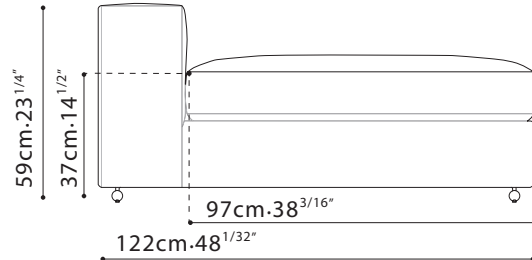

FREETOWN / FRAME: Solid Birch, covered w/fabric lined polyurethane foam. SEAT: Cross-woven elastic webbing supporting seat cushions consisting of high-resilient polyurethane foam wrapped in feather down & polyester fiber. CUSHIONS: Back cushions filled w/channeled feather down w/high-resilient Polyurethane foam core. C8107004 filled w/ feathered down. FEET: Metallic painted tubular steel base w/plastic glides. UPHOLSTERY OPTIONS: Fabric (removable) or Leather (non-removable) . FEATURES: Optional oak veneered bookcase arms in Grey Oak finish. Sofa Connectors are Included.