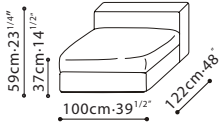

C0107002

C0107001