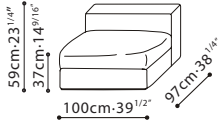

FABRIC VERSION

C0107004