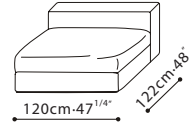

FABRIC VERSION

C0107004

C0107003

C0107013

C0107005

C0107006

C0107002

C0107001

C0107012

C0107014

C0107007

C0107008

C0707009

C0707010

C8107001

C8107002

C8107003

C8107004

LEATHER VERSION

C0107004

C0107003

C0107013

C0107005

C0107006

C0107002

C0107001

C0107012

C0107014

C0107007

C0107008

C8107001

C8107002

C8107003

C8107004

(dotted lines illustrate positioning of stitched seams on leather versions of this sofa)